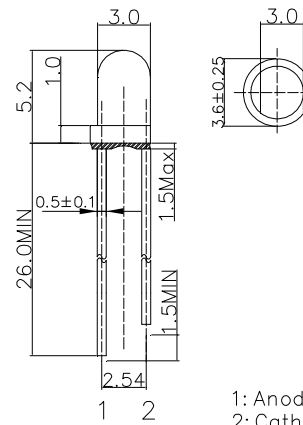

#Pulse width Max.10ms Duty ratio max 1/10

■Electrical -Optical Characteristics (Ta=25°C)

3mm LED	
LED P/N	OSB53134A
Light Color	Blue
Lens Color	Blue Diffused
Wavelength*1	462.5-472.5nm
Luminous Intensity(typ.)*2	2500mcd
Forward Voltage*3	2.7-3.4V
Forward Current	20mA
Viewing Angle(typ.)	30°
Quantity(pcs)/Box	100

*1 Tolerance of measurements of dominant wavelength is ±1nm

*2 Tolerance of measurements of luminous intensity is ±15%

*3 Tolerance of measurements of forward voltage is ±0.1V

■Product Picture

100pcs/Box (Dimensions: 80*54*30mm)

■Outline Dimension

1: Anode
2: Cathode
Unit: mm
Tolerance: ±0.20mm
unless otherwise noted

■Directivity

X-ON Electronics

Largest Supplier of Electrical and Electronic Components

Click to view similar products for [Optosupply](#) manufacturer: