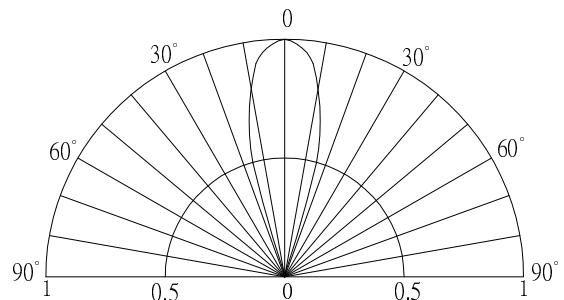

#Pulse width Max.10ms Duty ratio max 1/10

■Electrical -Optical Characteristics (Ta=25°C)

3mm LED	
LED P/N	OSB53134A
Light Color	Blue
Lens Color	Blue Diffused
Wavelength*1	462.5-472.5nm
Luminous Intensity(typ.)*2	2500mcd
Forward Voltage*3	2.7-3.4V
Forward Current	20mA
Viewing Angle(typ.)	30°
Quantity(pcs)/Box	100

*1 Tolerance of measurements of dominant wavelength is ±1nm

*2 Tolerance of measurements of luminous intensity is ±15%

*3 Tolerance of measurements of forward voltage is ±0.1V

■Product Picture

100pcs/Box (Dimensions: 80*54*30mm)

■Outline Dimension

1: Anode
2: Cathode
Unit: mm
Tolerance: ±0.20mm
unless otherwise noted

■Directivity

X-ON Electronics

Largest Supplier of Electrical and Electronic Components

Click to view similar products for [Optosupply](#) manufacturer: