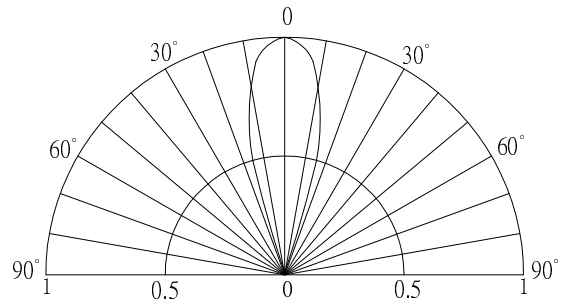

■Directivity