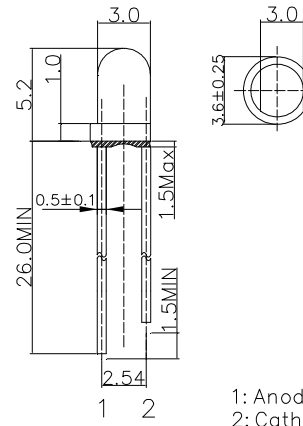

■Description

- 100pcs standard 3mm LED are supplied in a storage box
- Easy to use and storage
- Widely applied to DIY projects, school science experiments, car decorations, etc.

■Features

- 3mm round standard 30° directivity
- UV resistant epoxy
- Yellow green color
- Color diffused

■Product Picture

100pcs/Box (Dimensions: 80*54*30mm)

■Outline Dimension

1: Anode
2: Cathode
Unit: mm
Tolerance: ±0.20mm
unless otherwise noted

■Absolute Maximum Rating (Ta=25°C)

Item	Symbol	Value	Unit
		Yellow Green	mA
DC Forward Current	I _F	30	mA
Pulse Forward Current#	I _{FP}	100	V
Reverse Voltage	V _R	5	mW
Power Dissipation	P _D	72	°C
Operating Temperature	T _{opr}	-30 ~ +85	°C
Storage Temperature	T _{stg}	-40~ +100	-
Lead Soldering Temperature	T _{sol}	260°C/5sec	Unit

#Pulse width Max.10ms Duty ratio max 1/10

■Electrical -Optical Characteristics (Ta=25°C)

3mm LED	
LED P/N	OSG83134A
Light Color	Yellow Green
Lens Color	Green Diffused
Wavelength*1	565-575nm
Luminous Intensity(typ.)*2	55mcd
Forward Voltage*3	1.8-2.4V
Forward Current	20mA
Viewing Angle(typ.)	30°
Quantity(pcs)/Box	100