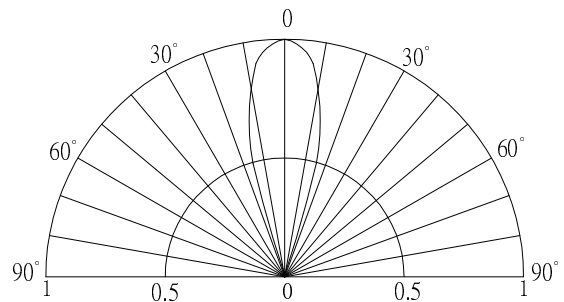

#Pulse width Max.10ms Duty ratio max 1/10

■Electrical -Optical Characteristics (Ta=25°C)

3mm LED	
LED P/N	OSM53131A
Light Color	Warm White
Lens Color	Water Clear
Color Temperature*1	2700-3300K
Luminous Intensity(typ.)*2	14400mcd
Forward Voltage*3	2.7-3.4V
Forward Current	20mA
Viewing Angle(typ.)	30°
Quantity(pcs)/Box	100

*1 Tolerance of measurements of color temperature is ±10%

*2 Tolerance of measurements of luminous intensity is ±15%

*3 Tolerance of measurements of forward voltage is ±0.1V

■Product Picture

100pcs/Box (Dimensions: 80*54*30mm)

■Outline Dimension

1: Anode
2: Cathode
Unit: mm
Tolerance: ±0.20mm
unless otherwise noted

■Directivity

X-ON Electronics

Largest Supplier of Electrical and Electronic Components

Click to view similar products for [Optosupply](#) manufacturer: