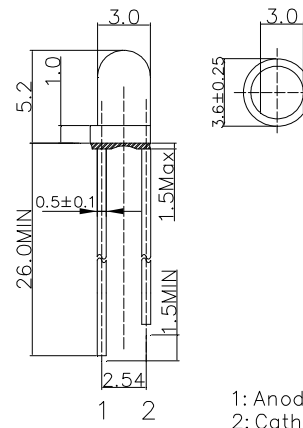

#Pulse width Max.10ms Duty ratio max 1/10

■Electrical -Optical Characteristics (Ta=25°C)

3mm LED	
LED P/N	OSM53131A
Light Color	Warm White
Lens Color	Water Clear
Color Temperature*1	2700-3300K
Luminous Intensity(typ.)*2	14400mcd
Forward Voltage*3	2.7-3.4V
Forward Current	20mA
Viewing Angle(typ.)	30°
Quantity(pcs)/Box	100

*1 Tolerance of measurements of color temperature is ±10%

*2 Tolerance of measurements of luminous intensity is ±15%

*3 Tolerance of measurements of forward voltage is ±0.1V

■Product Picture

100pcs/Box (Dimensions: 80*54*30mm)

■Outline Dimension

1: Anode
2: Cathode
Unit: mm
Tolerance: ±0.20mm
unless otherwise noted

■Directivity

X-ON Electronics

Largest Supplier of Electrical and Electronic Components

Click to view similar products for [Optosupply](#) manufacturer: