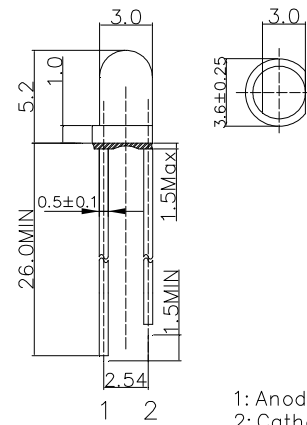

#Pulse width Max.10ms Duty ratio max 1/10

■Electrical -Optical Characteristics (Ta=25°C)

3mm LED	
LED P/N	OSM73131A
Light Color	Natural White
Lens Color	Water Clear
Color Temperature*1	3500-4500K
Luminous Intensity(typ.)*2	14400mcd
Forward Voltage*3	2.7-3.4V
Forward Current	20mA
Viewing Angle(typ.)	30°
Quantity(pcs)/Box	100

*1 Tolerance of measurements of color temperature is ±10%

*2 Tolerance of measurements of luminous intensity is ±15%

*3 Tolerance of measurements of forward voltage is ±0.1V

■Product Picture

100pcs/Box (Dimensions: 80*54*30mm)

■Outline Dimension

1: Anode
2: Cathode
Unit: mm
Tolerance: ±0.20mm
unless otherwise noted

■Directivity

X-ON Electronics

Largest Supplier of Electrical and Electronic Components

Click to view similar products for [Optosupply](#) manufacturer: