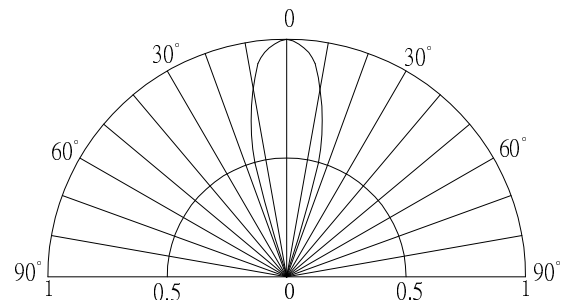

#Pulse width Max.10ms Duty ratio max 1/10

■Electrical -Optical Characteristics (Ta=25°C)

3mm LED	
LED P/N	OSM73131A
Light Color	Natural White
Lens Color	Water Clear
Color Temperature*1	3500-4500K
Luminous Intensity(typ.)*2	14400mcd
Forward Voltage*3	2.7-3.4V
Forward Current	20mA
Viewing Angle(typ.)	30°
Quantity(pcs)/Box	100

*1 Tolerance of measurements of color temperature is ±10%

*2 Tolerance of measurements of luminous intensity is ±15%

*3 Tolerance of measurements of forward voltage is ±0.1V

■Product Picture

100pcs/Box (Dimensions: 80*54*30mm)

■Outline Dimension

1: Anode
2: Cathode
Unit: mm
Tolerance: ±0.20mm
unless otherwise noted

■Directivity

X-ON Electronics

Largest Supplier of Electrical and Electronic Components

Click to view similar products for [Optosupply](#) manufacturer: