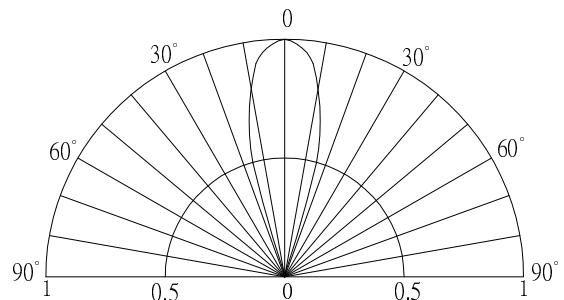

#Pulse width Max.10ms Duty ratio max 1/10

■Electrical -Optical Characteristics (Ta=25°C)

3mm LED	
LED P/N	OSR63134A
Light Color	Red
Lens Color	Red Diffused
Wavelength*1	620-640nm
Luminous Intensity(typ.)*2	330mcd
Forward Voltage*3	1.8-2.4V
Forward Current	20mA
Viewing Angle(typ.)	30°
Quantity(pcs)/Box	100

*1 Tolerance of measurements of dominant wavelength is ±1nm

*2 Tolerance of measurements of luminous intensity is ±15%

*3 Tolerance of measurements of forward voltage is ±0.1V

■Product Picture

100pcs/Box (Dimensions: 80*54*30mm)

■Outline Dimension

1: Anode
2: Cathode
Unit: mm
Tolerance: ±0.20mm
unless otherwise noted

■Directivity

X-ON Electronics

Largest Supplier of Electrical and Electronic Components

Click to view similar products for [Optosupply](#) manufacturer: