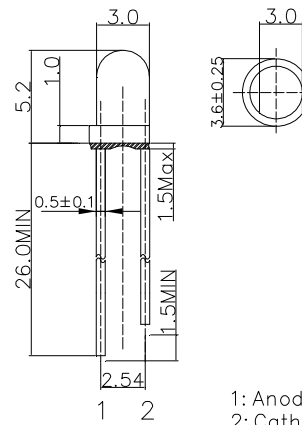

#Pulse width Max.10ms Duty ratio max 1/10

■Electrical -Optical Characteristics (Ta=25°C)

3mm LED	
LED P/N	OSR63134A
Light Color	Red
Lens Color	Red Diffused
Wavelength*1	620-640nm
Luminous Intensity(typ.)*2	330mcd
Forward Voltage*3	1.8-2.4V
Forward Current	20mA
Viewing Angle(typ.)	30°
Quantity(pcs)/Box	100

*1 Tolerance of measurements of dominant wavelength is ±1nm

*2 Tolerance of measurements of luminous intensity is ±15%

*3 Tolerance of measurements of forward voltage is ±0.1V

■Product Picture

100pcs/Box (Dimensions: 80*54*30mm)

■Outline Dimension

1: Anode
2: Cathode
Unit: mm
Tolerance: ±0.20mm
unless otherwise noted

■Directivity

X-ON Electronics

Largest Supplier of Electrical and Electronic Components

Click to view similar products for [Optosupply](#) manufacturer: