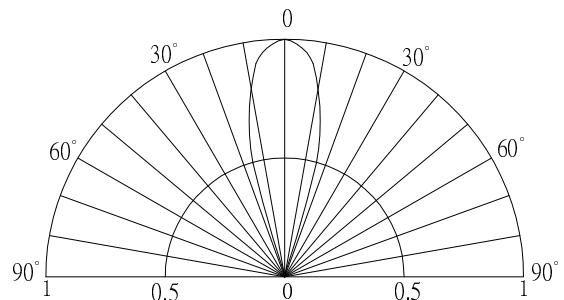

#Pulse width Max.10ms Duty ratio max 1/10

**■Electrical -Optical Characteristics (Ta=25°C)**

3mm LED	
LED P/N	OSW43131A
Light Color	Pure White
Lens Color	Water Clear
Color Temperature*1	5500-8500K
Luminous Intensity(typ.)*2	14400mcd
Forward Voltage*3	2.7-3.4V
Forward Current	20mA
Viewing Angle(typ.)	30°
Quantity(pcs)/Box	100

\*1 Tolerance of measurements of color temperature is ±10%

\*2 Tolerance of measurements of luminous intensity is ±15%

\*3 Tolerance of measurements of forward voltage is ±0.1V

**■Product Picture**

100pcs/Box (Dimensions: 80\*54\*30mm)

**■Outline Dimension**

1: Anode  
2: Cathode  
Unit: mm  
Tolerance: ±0.20mm  
unless otherwise noted

**■Directivity**