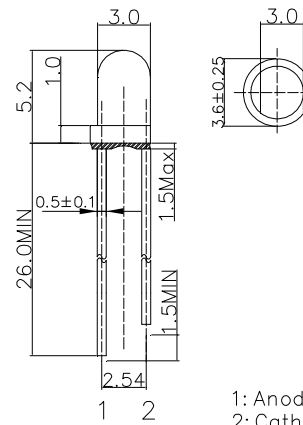

#Pulse width Max.10ms Duty ratio max 1/10

**■Electrical -Optical Characteristics (Ta=25°C)**

3mm LED	
LED P/N	OSW43131A
Light Color	Pure White
Lens Color	Water Clear
Color Temperature*1	5500-8500K
Luminous Intensity(typ.)*2	14400mcd
Forward Voltage*3	2.7-3.4V
Forward Current	20mA
Viewing Angle(typ.)	30°
Quantity(pcs)/Box	100

\*1 Tolerance of measurements of color temperature is ±10%

\*2 Tolerance of measurements of luminous intensity is ±15%

\*3 Tolerance of measurements of forward voltage is ±0.1V

**■Product Picture**

100pcs/Box (Dimensions: 80\*54\*30mm)

**■Outline Dimension**

1: Anode  
2: Cathode  
Unit: mm  
Tolerance: ±0.20mm  
unless otherwise noted

**■Directivity**