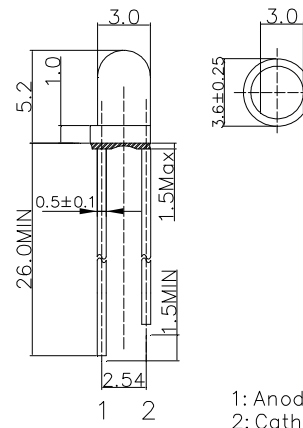

#Pulse width Max.10ms Duty ratio max 1/10

■Electrical -Optical Characteristics (Ta=25°C)

3mm LED	
LED P/N	OSW53131A
Light Color	Cool White
Lens Color	Water Clear
Color Temperature*1	8500-18000K
Luminous Intensity(typ.)*2	14400mcd
Forward Voltage*3	2.7-3.4V
Forward Current	20mA
Viewing Angle(typ.)	30°
Quantity(pcs)/Box	100

*1 Tolerance of measurements of color temperature is ±10%

*2 Tolerance of measurements of luminous intensity is ±15%

*3 Tolerance of measurements of forward voltage is ±0.1V

■Product Picture

100pcs/Box (Dimensions: 80*54*30mm)

■Outline Dimension

1: Anode
2: Cathode
Unit: mm
Tolerance: ±0.20mm
unless otherwise noted

■Directivity

X-ON Electronics

Largest Supplier of Electrical and Electronic Components

Click to view similar products for [Optosupply](#) manufacturer: