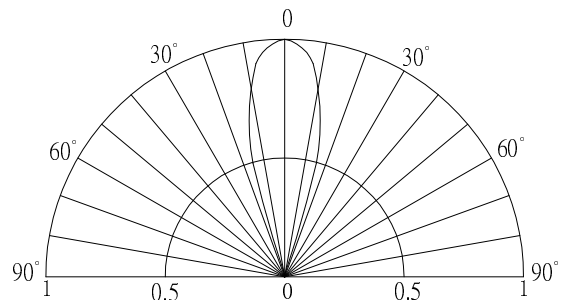

#Pulse width Max.10ms Duty ratio max 1/10

■Electrical -Optical Characteristics (Ta=25°C)

3mm LED	
LED P/N	OSW53131A
Light Color	Cool White
Lens Color	Water Clear
Color Temperature*1	8500-18000K
Luminous Intensity(typ.)*2	14400mcd
Forward Voltage*3	2.7-3.4V
Forward Current	20mA
Viewing Angle(typ.)	30°
Quantity(pcs)/Box	100

*1 Tolerance of measurements of color temperature is ±10%

*2 Tolerance of measurements of luminous intensity is ±15%

*3 Tolerance of measurements of forward voltage is ±0.1V

■Product Picture

100pcs/Box (Dimensions: 80*54*30mm)

■Outline Dimension

1: Anode
2: Cathode
Unit: mm
Tolerance: ±0.20mm
unless otherwise noted

■Directivity

X-ON Electronics

Largest Supplier of Electrical and Electronic Components

Click to view similar products for [Optosupply](#) manufacturer: