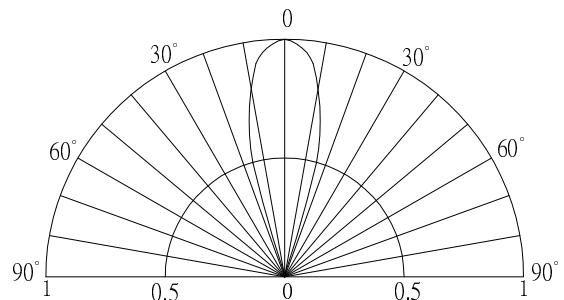

#Pulse width Max.10ms Duty ratio max 1/10

■Electrical -Optical Characteristics (Ta=25°C)

3mm LED	
LED P/N	OSY53134A
Light Color	Yellow
Lens Color	Yellow Diffused
Wavelength*1	585-595nm
Luminous Intensity(typ.)*2	420mcd
Forward Voltage*3	1.8-2.4V
Forward Current	20mA
Viewing Angle(typ.)	30°
Quantity(pcs)/Box	100

*1 Tolerance of measurements of dominant wavelength is ±1nm

*2 Tolerance of measurements of luminous intensity is ±15%

*3 Tolerance of measurements of forward voltage is ±0.1V

■Product Picture

100pcs/Box (Dimensions: 80*54*30mm)

■Outline Dimension

1: Anode
2: Cathode
Unit: mm
Tolerance: ±0.20mm
unless otherwise noted

■Directivity

X-ON Electronics

Largest Supplier of Electrical and Electronic Components

Click to view similar products for [Optosupply](#) manufacturer: