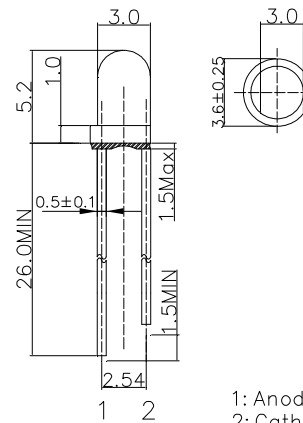

#Pulse width Max.10ms Duty ratio max 1/10

■Electrical -Optical Characteristics (Ta=25°C)

3mm LED	
LED P/N	OSY53134A
Light Color	Yellow
Lens Color	Yellow Diffused
Wavelength*1	585-595nm
Luminous Intensity(typ.)*2	420mcd
Forward Voltage*3	1.8-2.4V
Forward Current	20mA
Viewing Angle(typ.)	30°
Quantity(pcs)/Box	100

*1 Tolerance of measurements of dominant wavelength is ±1nm

*2 Tolerance of measurements of luminous intensity is ±15%

*3 Tolerance of measurements of forward voltage is ±0.1V

■Product Picture

100pcs/Box (Dimensions: 80*54*30mm)

■Outline Dimension

1: Anode
2: Cathode
Unit: mm
Tolerance: ±0.20mm
unless otherwise noted

■Directivity

X-ON Electronics

Largest Supplier of Electrical and Electronic Components

Click to view similar products for [Optosupply](#) manufacturer: