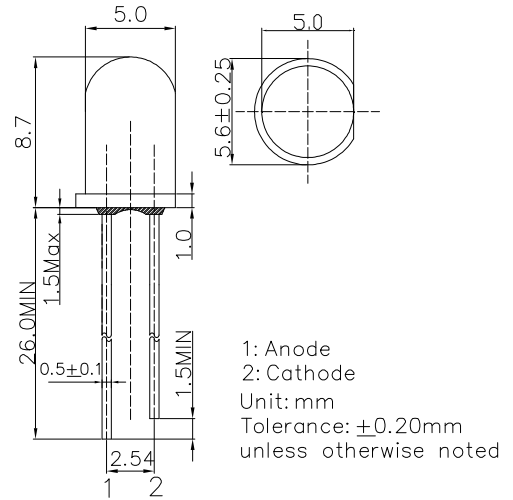

■Features

- 5mm round standard 30° directivity
- UV resistant epoxy
- Natural white color
- Water clear

■Absolute Maximum Rating (Ta=25°C)

Item	Symbol	Value	Unit
		Natural White	
DC Forward Current	I _F	30	mA
Pulse Forward Current#	I _{FP}	100	V
Reverse Voltage	V _R	5	mW
Power Dissipation	P _D	102	°C
Operating Temperature	T _{opr}	-30 ~ +85	°C
Storage Temperature	T _{stg}	-40~ +100	-
Lead Soldering Temperature	T _{sol}	260°C/5sec	Unit

#Pulse width Max.10ms Duty ratio max 1/10

■Electrical -Optical Characteristics (Ta=25°C)

5mm LED	
LED P/N	OSM75131A
Light Color	Natural White
Lens Color	Water Clear
Color Temperature*1	3500-4500K
Luminous Intensity(typ.)*2	19000mcd
Forward Voltage*3	2.7-3.4V
Forward Current	20mA
Viewing Angle(typ.)	30°
Quantity(pcs)/Box	100

100pcs/Box (Dimensions: 90*65*30mm)

■Outline Dimension

■Directivity

X-ON Electronics

Largest Supplier of Electrical and Electronic Components

Click to view similar products for [Optosupply](#) manufacturer: