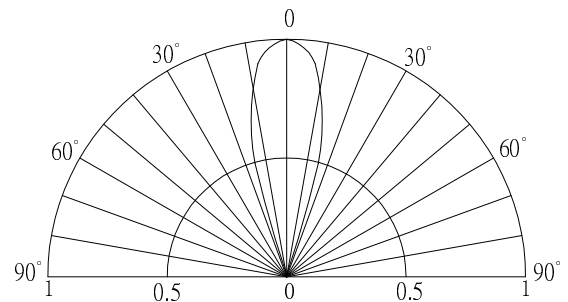

#Pulse width Max.10ms Duty ratio max 1/10

■Electrical -Optical Characteristics (Ta=25°C)

5mm LED	
LED P/N	OSM75131A
Light Color	Natural White
Lens Color	Water Clear
Color Temperature*1	3500-4500K
Luminous Intensity(typ.)*2	19000mcd
Forward Voltage*3	2.7-3.4V
Forward Current	20mA
Viewing Angle(typ.)	30°
Quantity(pcs)/Box	100

*1 Tolerance of measurements of color temperature is $\pm 10\%$

*2 Tolerance of measurements of luminous intensity is $\pm 15\%$

*3 Tolerance of measurements of forward voltage is $\pm 0.1V$

■Product Picture

100pcs/Box (Dimensions: 90*65*30mm)

■Outline Dimension

■Directivity

X-ON Electronics

Largest Supplier of Electrical and Electronic Components

Click to view similar products for [Optosupply](#) manufacturer: