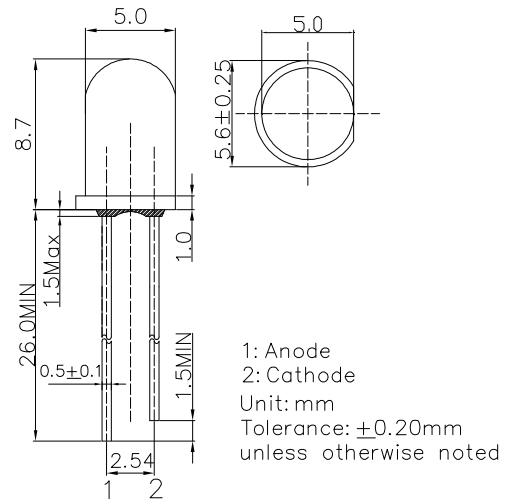

■Features

- 5mm round standard 30° directivity
- UV resistant epoxy
- Pure white color
- Water clear

■Absolute Maximum Rating (Ta=25°C)

Item	Symbol	Value	Unit
		Pure White	
DC Forward Current	I _F	30	mA
Pulse Forward Current#	I _{FP}	100	V
Reverse Voltage	V _R	5	mW
Power Dissipation	P _D	102	°C
Operating Temperature	T _{opr}	-30 ~ +85	°C
Storage Temperature	T _{stg}	-40~ +100	-
Lead Soldering Temperature	T _{sol}	260°C/5sec	Unit

#Pulse width Max.10ms Duty ratio max 1/10

■Electrical -Optical Characteristics (Ta=25°C)

5mm LED	
LED P/N	OSW45131A
Light Color	Pure White
Lens Color	Water Clear
Color Temperature*1	5500-8500K
Luminous Intensity(typ.)*2	19000mcd
Forward Voltage*3	2.7-3.4V
Forward Current	20mA
Viewing Angle(typ.)	30°
Quantity(pcs)/Box	100

100pcs/Box (Dimensions: 90*65*30mm)

■Outline Dimension

■Directivity

X-ON Electronics

Largest Supplier of Electrical and Electronic Components

Click to view similar products for [Optosupply](#) manufacturer: