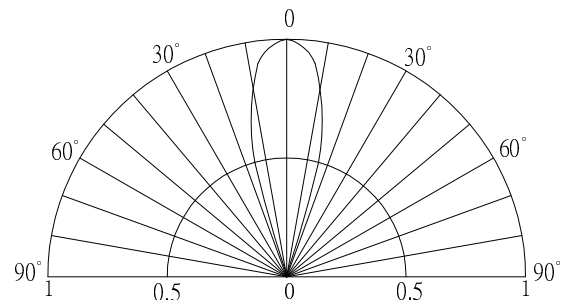

#Pulse width Max.10ms Duty ratio max 1/10

■Electrical -Optical Characteristics (Ta=25°C)

5mm LED	
LED P/N	OSW45131A
Light Color	Pure White
Lens Color	Water Clear
Color Temperature*1	5500-8500K
Luminous Intensity(typ.)*2	19000mcd
Forward Voltage*3	2.7-3.4V
Forward Current	20mA
Viewing Angle(typ.)	30°
Quantity(pcs)/Box	100

*1 Tolerance of measurements of color temperature is $\pm 10\%$

*2 Tolerance of measurements of luminous intensity is $\pm 15\%$

*3 Tolerance of measurements of forward voltage is $\pm 0.1V$

■Product Picture

100pcs/Box (Dimensions: 90*65*30mm)

■Outline Dimension

■Directivity

X-ON Electronics

Largest Supplier of Electrical and Electronic Components

Click to view similar products for [Optosupply](#) manufacturer: