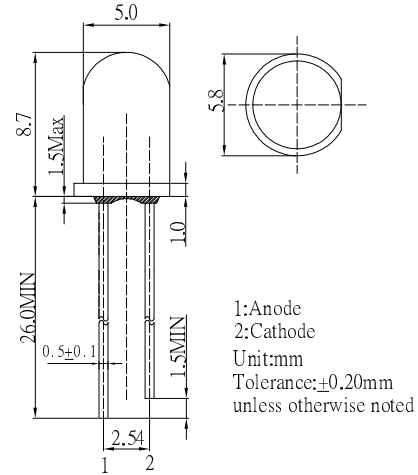

■ Features

- High Luminous LEDs
- 5mm Round Standard Directivity
- UV Resistant Epoxy
- 3.0Hz 1/12 Duty Cycle Flashing Type
- Water Clear Type

■ Applications

- Toys
- Games
- Audio
- Other Lighting

■ Absolute Maximum Rating

(Ta=25°C)

Item	Symbol	Value	Unit
Power Supply	Voltage	5	V
Duty Cycle	Duty	1/12	-
Operating Temperature	Topr	-30 ~ +85	°C
Storage Temperature	Tstg	-40~ +100	°C
Lead Soldering Temperature	Tsol	260°C/5sec	-

■ Outline Dimension

■ Directivity

■ Electrical -Optical Characteristics

(Ta=25°C)

Part Number	Color		VF (V)			Iv(mcd)*			λD(nm)*			Fled (Hz)*	2θ1/2(deg)
			Min.	Typ.	Max.	Min.	Typ.	Max.	Min.	Typ.	Max.	Typ.	Typ
			IF =20mA			IF =20mA							
OSW5DR5A31A-3.0HZ	Cool White	W	3.0	3.5	5.0	7000	8400	-	CCT:8000-18000K			3.0	30
OSM5DR5A31A-3.0HZ	Warm White	M	3.0	3.5	5.0	7000	8400	-	CCT:2700-3200K				
OSB5SR5A31A-3.0HZ	Blue	B	3.0	3.5	5.0	2000	2500	-	465	470	475		
OSG5DR5A31A-3.0HZ	Pure Green	G	3.0	3.5	5.0	7000	8400	-	520	525	530		
OSY5MR5A31A-3.0HZ	Yellow	Y	3.0	3.5	5.0	5800	6500	-	585	590	595		
OS5OGR5A31A-3.0HZ	Orange	O	3.0	3.5	5.0	12000	14400	-	600	605	610		
OSR5MR5A31A-3.0HZ	Red	R	3.0	3.5	5.0	5800	6500	-	620	625	630		