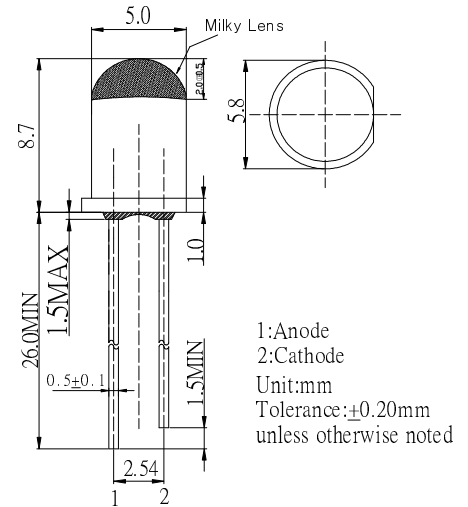

■ **Features**

- High Luminous LEDs
- 5mm Round Standard Directivity
- UV Resistant Epoxy
- Water Clear Body with Milky Lens

■ **Applications**

- Electronic Signs And Signals
- Small Area Illuminations
- Back Lighting
- Other Lighting

■ **Photo**

■ **Outline Dimension**

■ **Absolute Maximum Rating**

(Ta=25°C)

Item	Symbol	Value		Unit
		W/BL/PG	Y/R	
DC Forward Current	I _F	30	30	mA
Pulse Forward Current*	I _{FP}	100	100	mA
Reverse Voltage	V _R	5	5	V
Power Dissipation	P _D	102	78	mW
Operating Temperature	T _{opr}	-30 ~ +85		°C
Storage Temperature	T _{stg}	-40~ +100		°C
Lead Soldering Temperature	T _{sol}	260°C/5sec		-

■ **Directivity**

*Pulse width Max.10ms Duty ratio max 1/10

■ **Electrical -Optical Characteristics**

(Ta=25°C)

Part Number	Color		V _F (V)			I _R (μA)	I _v (mcd)			CCT(K)/Wd(nm)*			2θ1/2(deg)
			Min.	Typ.	Max.	Max.	Min.	Typ.	Max.	Min.	Typ.	Max.	Typ.
			I _F =20mA			V _R =5V		I _F =20mA					
OSW5DK51A5A	White	W	2.7	2.9	3.4	10	4200	5800	-	8500-18000K(X:0.27,Y:0.28)			100
OSB5SA51A5A	Blue	BL	2.7	2.9	3.4	10	1560	2180	-	465	470	475	100
OSG5DA51A5A	Pure Green	PG	2.7	2.9	3.4	10	2180	3000	-	520	525	530	100
OS5YEA51A5A	Yellow	Y	1.8	2.1	2.6	10	2180	3000	-	585	590	595	100
OS5REA51A5A	Red	R	1.8	2.1	2.6	10	2180	3000	-	620	625	630	100