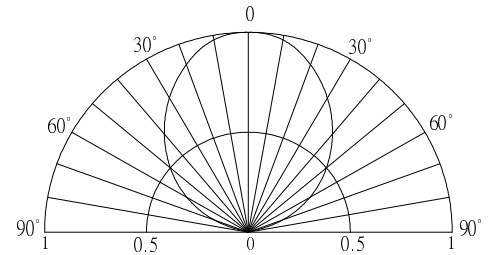

■ **Directivity**

#Pulse width Max 10ms , Duty ratio max 1/10

■ **Electrical -Optical Characteristics**

(Ta=25°C)

Item	Symbol	Condition	Min.	Typ.	Max.	Unit
DC Forward Voltage*	V _F	I _F =30mA	1.8	2.1	2.6	V
DC Reverse Current	I _R	V _R =5V	-	-	10	μA
Luminous Flux*	Φ _v	I _F =30mA	3.5	4.5	-	lm
Luminous Intensity*	I _v	I _F =30mA	1.12	1.56	-	cd
Domi. Wavelength*	λ _D	I _F =30mA	620	625	630	nm
50% Power Angle	2θ _{1/2}	I _F =30mA	-	100	-	deg