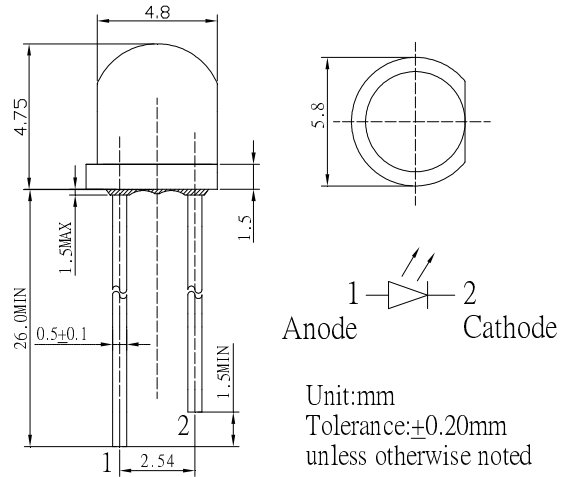

■ **Features**

- High Luminous LEDs
- 4.8mm Straw Standard Directivity
- UV Resistant Epoxy
- Water Clear Type

■ **Applications**

- Electronic Signs And Signals
- Small Area Illuminations
- Back Lighting
- Other Lighting

■ **Outline Dimension**

■ **Absolute Maximum Rating**

(Ta=25°C)

Item	Symbol	Value	Unit
DC Forward Current	I _F	30	mA
Pulse Forward Current#	I _{FP}	100	mA
Reverse Voltage	V _R	5	V
Power Dissipation	P _D	78	mW
Operating Temperature	T _{opr}	-30 ~ +85	°C
Storage Temperature	T _{stg}	-40 ~ +100	°C
Lead Soldering Temperature	T _{sol}	260°C/5sec	-

■ **Directivity**

#Pulse width Max 10ms , Duty ratio max 1/10

■ **Electrical -Optical Characteristics**

(Ta=25°C)

Item	Symbol	Condition	Min.	Typ.	Max.	Unit
DC Forward Voltage*	V _F	I _F =30mA	1.8	2.1	2.6	V
DC Reverse Current	I _R	V _R =5V	-	-	10	μA
Luminous Flux*	Φ _v	I _F =30mA	3.5	4.5	-	lm
Luminous Intensity*	I _v	I _F =30mA	1.12	1.56	-	cd
Domi. Wavelength*	λ _D	I _F =30mA	620	625	630	nm
50% Power Angle	2θ _{1/2}	I _F =30mA	-	100	-	deg