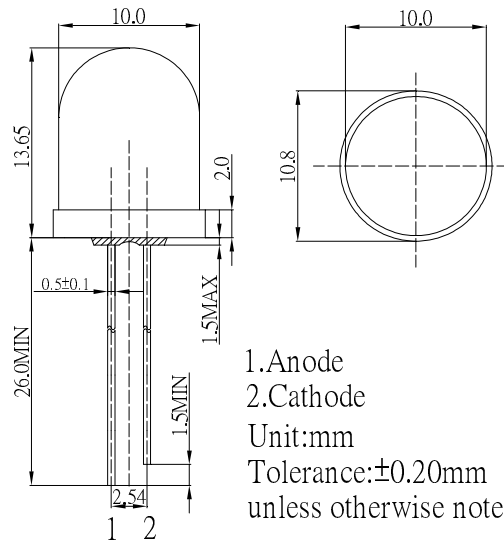

■ **Features**

- High Luminous LEDs
- 10mm Round Standard Directivity
- UV Resistant Epoxy
- White Diffused Type

■ **Applications**

- Traffic Signal
- Backlighting
- Signal and channel letter
- Other Lighting

■ **Outline Dimension**

■ **Absolute Maximum Rating**

(Ta=25°C)

Item	Symbol	Value	Unit
DC Forward Current	I _F	50	mA
Pulse Forward Current#	I _{FP}	120	mA
Reverse Voltage	V _R	5	V
Power Dissipation	P _D	130	mW
Operating Temperature	T _{opr}	-30 ~ +85	°C
Storage Temperature	T _{stg}	-40 ~ +100	°C
Lead Soldering Temperature	T _{sol}	260°C / 5sec	-

■ **Directivity**

#Pulse width Max.10ms Duty ratio max 1/10

■ **Electrical -Optical Characteristics**

(Ta=25°C)

Item	Symbol	Condition	Min.	Typ.	Max.	Unit
DC Forward Voltage	V _F	I _F =20mA	1.8	2.1	2.6	V
DC Reverse Current	I _R	V _R =5V	-	-	10	μA
Domi. Wavelength*	λ _D	I _F =20mA	585	590	595	nm
Luminous Intensity*	I _v	I _F =20mA	14400	18000	-	mcd
50% Power Angle	2θ _{1/2}	I _F =20mA	-	30	-	deg