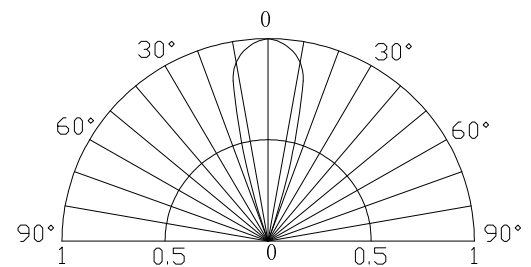

#Pulse width Max 10ms , Duty ratio max 1/10

■ Directivity

■ Electrical -Optical Characteristics

(Ta=25°C)

Item	Symbol	Condition	Min.	Typ.	Max.	Unit
DC Forward Voltage*	V _F	I _F =130mA	2.0	2.3	2.6	V
DC Reverse Current	I _R	V _R =5V	-	-	20	μA
Luminous Flux*	Φ _v	I _F =130mA	14	18	-	lm
Domi Wavelength*	λ _D	I _F =130mA	585	590	595	nm
50% Power Angle	2θ _{1/2}	I _F =130mA	-	30	-	deg