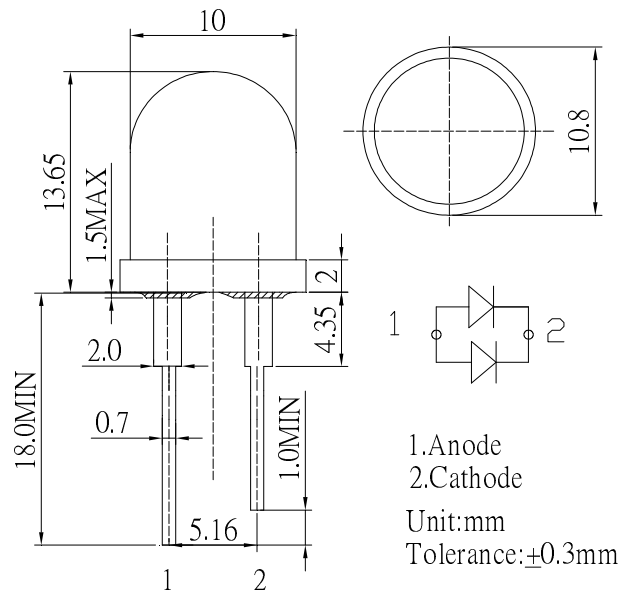

■ Features

- High Luminous LEDs
- 10mm Round Standard Directivity
- UV Resistant Epoxy
- Water Clear Type

■ Applications

- Backlighting (Illuminated advertising, general lighting, etc)
- Interior and exterior automotive lighting
- Traffic signaling / Beacons
- Other Lighting

■ Outline Dimension

■ Absolute Maximum Rating

(Ta=25°C)

Item	Symbol	Value	Unit
DC Forward Current	I _F	150	mA
Pulse Forward Current#	I _{FP}	200	mA
Reverse Voltage	V _R	5	V
Power Dissipation	P _D	390	mW
Operating Temperature	T _{opr}	-30 ~ +85	°C
Storage Temperature	T _{stg}	-40 ~ +100	°C
Lead Soldering Temperature	T _{sol}	260°C/5sec	-

#Pulse width Max 10ms , Duty ratio max 1/10

■ Directivity

■ Electrical -Optical Characteristics

(Ta=25°C)

Item	Symbol	Condition	Min.	Typ.	Max.	Unit
DC Forward Voltage*	V _F	I _F =130mA	2.0	2.3	2.6	V
DC Reverse Current	I _R	V _R =5V	-	-	20	μA
Luminous Flux*	Φ _v	I _F =130mA	14	18	-	lm
Domi Wavelength*	λ _D	I _F =130mA	585	590	595	nm
50% Power Angle	2θ _{1/2}	I _F =130mA	-	30	-	deg