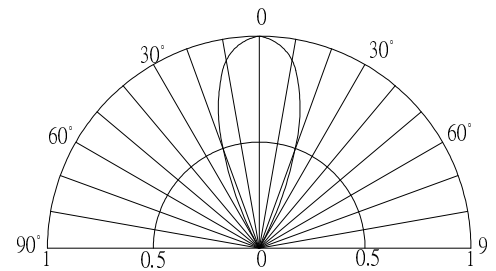

■Outline Dimension

Unit:mm
Tolerance:±0.20mm
unless otherwise noted
1,4 Anode
2,3 Cathode

■Absolute Maximum Rating

(Ta=25°C)

Item	Symbol	Value	Unit
DC Forward Current	I _F	80	mA
Pulse Forward Current#	I _{FP}	120	mA
Reverse Voltage	V _R	5	V
Power Dissipation	P _D	288	mW
Operating Temperature	Topr	-30 ~ +85	°C
Storage Temperature	Tstg	-40 ~ +100	°C
Lead Soldering Temperature	Tsol	260°C / 5sec	-

■Directivity

#Pulse width Max.10ms , Duty ratio max 1/10

■Electrical -Optical Characteristics

(Ta=25°C)

Item	Symbol	Condition	Min.	Typ.	Max.	Unit
DC Forward Voltage*1	V _F	I _F =70mA	2.8	3.3	3.6	V
DC Reverse Current	I _R	V _R =5V	-	-	10	μA
Domi. Wavelength*2	λ _D	I _F =70mA	465	470	475	nm
Luminous Flux*3	Φ _v	I _F =70mA	3.5	4.5	-	lm
Luminous Intensity*4	I _v	I _F =70mA	7000	8400	-	mcd
50% Power Angle	2θ _{1/2}	I _F =70mA	-	40	-	deg