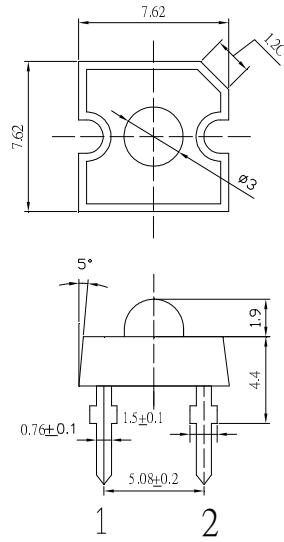

■Outline Dimension

Unit:mm
Tolerance:±0.20mm
unless otherwise noted
1,4 Anode
2,3 Cathode

■Absolute Maximum Rating

(Ta=25°C)

Item	Symbol	Value	Unit
DC Forward Current	I _F	80	mA
Pulse Forward Current#	I _{FP}	120	mA
Reverse Voltage	V _R	5	V
Power Dissipation	P _D	288	mW
Operating Temperature	Topr	-30 ~ +85	°C
Storage Temperature	Tstg	-40 ~ +100	°C
Lead Soldering Temperature	Tsol	260°C / 5sec	-

■Directivity

#Pulse width Max.10ms , Duty ratio max 1/10

■Electrical -Optical Characteristics

(Ta=25°C)

Item	Symbol	Condition	Min.	Typ.	Max.	Unit
DC Forward Voltage*1	V _F	I _F =70mA	2.8	3.3	3.6	V
DC Reverse Current	I _R	V _R =5V	-	-	10	μA
Domi. Wavelength*2	λ _D	I _F =70mA	465	470	475	nm
Luminous Flux*3	Φ _v	I _F =70mA	3.5	4.5	-	lm
Luminous Intensity*4	I _v	I _F =70mA	7000	8400	-	mcd
50% Power Angle	2θ _{1/2}	I _F =70mA	-	40	-	deg