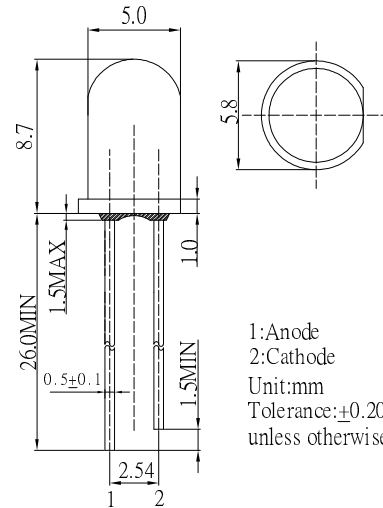

#Pulse width Max.10ms Duty ratio max 1/10

■ **Electrical -Optical Characteristics**

(Ta=25°C)

Item	Symbol	Condition	Min.	Typ.	Max.	Unit
DC Forward Voltage	V _F	I _F =20mA	2.9	3.1	3.6	V
DC Reverse Current	I _R	V _R =5V	-	-	10	μA
Luminous Intensity*	I _v	I _F =20mA	18000	20000	-	mcd
Luminous Flux*	Φ _v	I _F =20mA	5.0	6.0	-	lm
Chromaticity Coordinates*	x	I _F =20mA	-	0.19	-	
	y	I _F =20mA	-	0.29	-	
50% Power Angle	2θ _{1/2}	I _F =20mA	-	15	-	deg

*1 Tolerance of measurements of chromaticity coordinate is ±10%

*2 Tolerance of measurements of luminous flux is ±15%

*3 Tolerance of measurements of forward voltage is ±0.1V

■ **Outline Dimension**

1: Anode
2: Cathode
Unit:mm
Tolerance:±0.20mm
unless otherwise noted