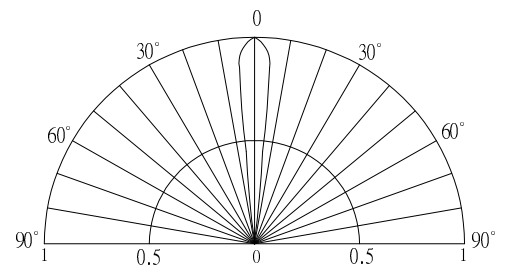

■ **Directivity**