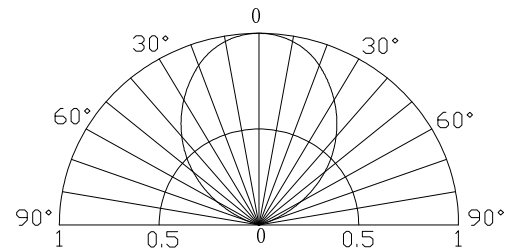

■Outline Dimension

Unit:mm
Tolerance:±0.3mm

1,4 Anode
2,3 Cathode

■Absolute Maximum Rating

(Ta=25°C)

Item	Symbol	Value	Unit
DC Forward Current	I _F	30	mA
Pulse Forward Current#	I _{FP}	100	mA
Reverse Voltage	V _R	5	V
Power Dissipation	P _D	114	mW
Operating Temperature	T _{opr}	-30 ~ +85	°C
Storage Temperature	T _{stg}	-40 ~ +100	°C
Lead Soldering Temperature	T _{sol}	260°C/5sec	-

■Directivity

#Pulse width Max.10ms Duty ratio max 1/10

■Electrical -Optical Characteristics

(Ta=25°C)

Item	Symbol	Condition	Min.	Typ.	Max.	Unit
DC Forward Voltage*	V _F	I _F =30mA	3.0	3.3	3.8	V
DC Reverse Current	I _R	V _R =5V	-	-	10	μA
Luminous Intensity*	I _v	I _F =30mA	4200	5800	-	mcd
Luminous Flux	Φ _v	I _F =30mA	8.5	9.5	-	lm
Chromaticity Coordinates*	x	I _F =30mA	-	0.19	-	
	y	I _F =30mA	-	0.29	-	
50% Power Angle	2θ _{1/2}	I _F =30mA	-	90	-	deg