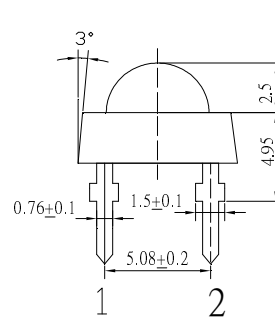

■Outline Dimension

Unit:mm
Tolerance:±0.3mm

1,4 Anode
2,3 Cathode

■Absolute Maximum Rating

(Ta=25°C)

Item	Symbol	Value	Unit
DC Forward Current	I _F	30	mA
Pulse Forward Current#	I _{FP}	100	mA
Reverse Voltage	V _R	5	V
Power Dissipation	P _D	114	mW
Operating Temperature	T _{opr}	-30 ~ +85	°C
Storage Temperature	T _{stg}	-40 ~ +100	°C
Lead Soldering Temperature	T _{sol}	260°C/5sec	-

■Directivity

#Pulse width Max.10ms Duty ratio max 1/10

■Electrical -Optical Characteristics

(Ta=25°C)

Item	Symbol	Condition	Min.	Typ.	Max.	Unit
DC Forward Voltage*	V _F	I _F =30mA	3.0	3.3	3.8	V
DC Reverse Current	I _R	V _R =5V	-	-	10	μA
Luminous Intensity*	I _v	I _F =30mA	4200	5800	-	mcd
Luminous Flux	Φ _v	I _F =30mA	8.5	9.5	-	lm
Chromaticity Coordinates*	x	I _F =30mA	-	0.19	-	
	y	I _F =30mA	-	0.29	-	
50% Power Angle	2θ _{1/2}	I _F =30mA	-	90	-	deg