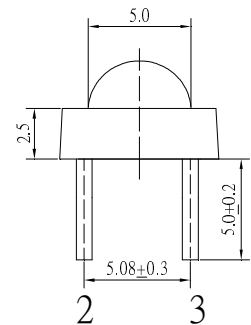

■Outline Dimension

Unit:mm
Tolerance:±0.3mm

1,4 Anode
2,3 Cathode

■Absolute Maximum Rating

(Ta=25°C)

Item	Symbol	Value	Unit
DC Forward Current	I _F	30	mA
Pulse Forward Current#	I _{FP}	100	mA
Reverse Voltage	V _R	5	V
Power Dissipation	P _D	114	mW
Operating Temperature	T _{opr}	-30 ~ +85	°C
Storage Temperature	T _{stg}	-40 ~ +100	°C
Lead Soldering Temperature	T _{sol}	260°C/5sec	-

■Directivity

#Pulse width Max.10ms Duty ratio max 1/10

■Electrical -Optical Characteristics

(Ta=25°C)

Item	Symbol	Condition	Min.	Typ.	Max.	Unit
DC Forward Voltage*	V _F	I _F =30mA	3.0	3.3	3.8	V
DC Reverse Current	I _R	V _R =5V	-	-	10	μA
Luminous Intensity*	I _v	I _F =30mA	4200	5800	-	mcd
Luminous Flux	Φ _v	I _F =30mA	8.5	9.5	-	lm
Chromaticity Coordinates*	x	I _F =30mA	-	0.19	-	
	y	I _F =30mA	-	0.29	-	
50% Power Angle	2θ _{1/2}	I _F =30mA	-	90	-	deg