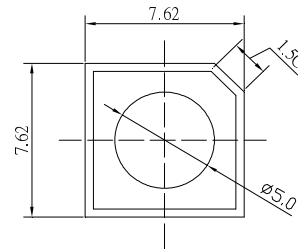

■Outline Dimension

Unit:mm
Tolerance:±0.3mm

1,4 Anode
2,3 Cathode

■Absolute Maximum Rating

(Ta=25°C)

Item	Symbol	Value	Unit
DC Forward Current	I _F	30	mA
Pulse Forward Current#	I _{FP}	100	mA
Reverse Voltage	V _R	5	V
Power Dissipation	P _D	114	mW
Operating Temperature	T _{opr}	-30 ~ +85	°C
Storage Temperature	T _{stg}	-40 ~ +100	°C
Lead Soldering Temperature	T _{sol}	260°C/5sec	-

■Directivity

#Pulse width Max.10ms Duty ratio max 1/10

■Electrical -Optical Characteristics

(Ta=25°C)

Item	Symbol	Condition	Min.	Typ.	Max.	Unit
DC Forward Voltage*	V _F	I _F =30mA	3.0	3.3	3.8	V
DC Reverse Current	I _R	V _R =5V	-	-	10	μA
Luminous Intensity*	I _v	I _F =30mA	4200	5800	-	mcd
Luminous Flux	Φ _v	I _F =30mA	8.5	9.5	-	lm
Chromaticity Coordinates*	x	I _F =30mA	-	0.19	-	
	y	I _F =30mA	-	0.29	-	
50% Power Angle	2θ _{1/2}	I _F =30mA	-	90	-	deg