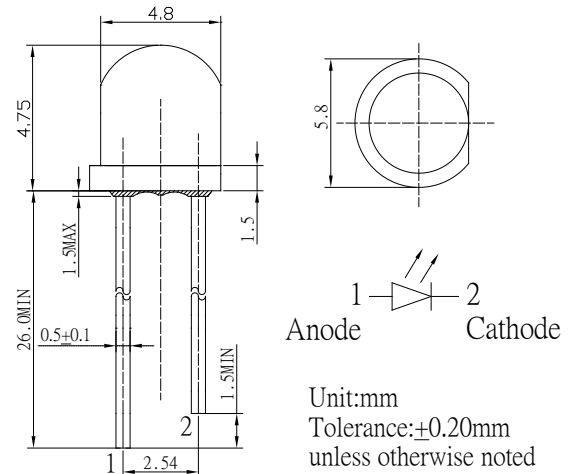

■Features

- High Luminous LEDs
- 4.8mm Straw Standard Directivity
- Long Lifetime Operation
- Water Clear Type

■Applications

- Backlighting (switches, keys, displays, illuminated advertising etc.)
- Substitution of micro incandescent lamps
- Reading lamps / Emergency lighting
- Marker lights (e.g. steps, exit ways, etc.)
- Other lighting

■Outline Dimension

■Absolute Maximum Rating

(Ta=25°C)

Item	Symbol	Value	Unit
DC Forward Current	I _F	30	mA
Pulse Forward Current#	I _{FP}	100	mA
Reverse Voltage	V _R	5	V
Power Dissipation	P _D	108	mW
Operating Temperature	T _{opr}	-30 ~ +85	°C
Storage Temperature	T _{stg}	-40 ~ +100	°C
Lead Soldering Temperature	T _{sol}	260°C/5sec	-

■Directivity

#Pulse width Max.10ms Duty ratio max 1/10

■Electrical -Optical Characteristics

(Ta=25°C)

Item	Symbol	Condition	Min.	Typ.	Max.	Unit
DC Forward Voltage*	V _F	I _F =20mA	-	2.9	3.4	V
DC Reverse Current	I _R	V _R =5V	-	-	10	μA
Luminous Flux*	Φ _v	I _F =20mA	6.0	6.7	-	lm
Chromaticity Coordinates*	x	I _F =20mA	-	0.208	-	
	y	I _F =20mA	-	0.256	-	
50% Power Angle	2θ _{1/2}	I _F =20mA	-	100	-	deg