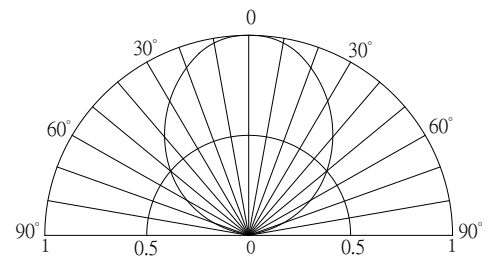

■Directivity

#Pulse width Max.10ms Duty ratio max 1/10

■Electrical -Optical Characteristics

(Ta=25°C)

Item	Symbol	Condition	Min.	Typ.	Max.	Unit
DC Forward Voltage*	V _F	I _F =20mA	-	2.9	3.4	V
DC Reverse Current	I _R	V _R =5V	-	-	10	μA
Luminous Flux*	Φ _v	I _F =20mA	3.3	3.8	-	lm
Chromaticity Coordinates*	x	I _F =20mA	-	0.45	-	
	y	I _F =20mA	-	0.25	-	
50% Power Angle	2θ _{1/2}	I _F =20mA	-	100	-	deg