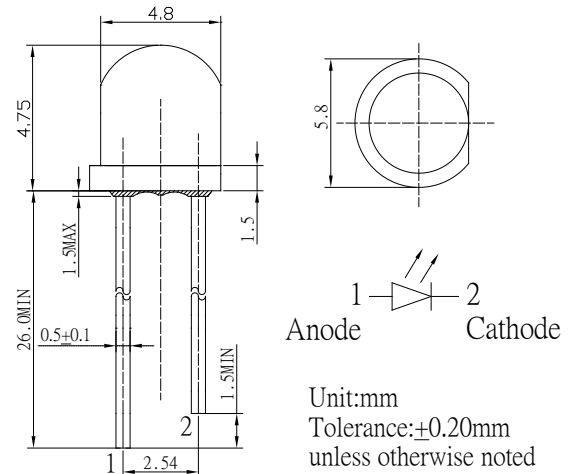

■Features

- High Luminous LEDs
- 4.8mm Straw Standard Directivity
- Long Lifetime Operation
- Water Clear Type

■Applications

- Backlighting (switches, keys, displays, illuminated advertising etc.)
- Substitution of micro incandescent lamps
- Reading lamps / Emergency lighting
- Marker lights (e.g. steps, exit ways, etc.)
- Other lighting

■Outline Dimension

■Absolute Maximum Rating

(Ta=25°C)

Item	Symbol	Value	Unit
DC Forward Current	I _F	30	mA
Pulse Forward Current#	I _{FP}	100	mA
Reverse Voltage	V _R	5	V
Power Dissipation	P _D	108	mW
Operating Temperature	T _{opr}	-30 ~ +85	°C
Storage Temperature	T _{stg}	-40 ~ +100	°C
Lead Soldering Temperature	T _{sol}	260°C/5sec	-

■Directivity

#Pulse width Max.10ms Duty ratio max 1/10

■Electrical -Optical Characteristics

(Ta=25°C)

Item	Symbol	Condition	Min.	Typ.	Max.	Unit
DC Forward Voltage*	V _F	I _F =20mA	-	2.9	3.4	V
DC Reverse Current	I _R	V _R =5V	-	-	10	μA
Luminous Flux*	Φ _v	I _F =20mA	3.3	3.8	-	lm
Chromaticity Coordinates*	x	I _F =20mA	-	0.45	-	
	y	I _F =20mA	-	0.25	-	
50% Power Angle	2θ _{1/2}	I _F =20mA	-	100	-	deg