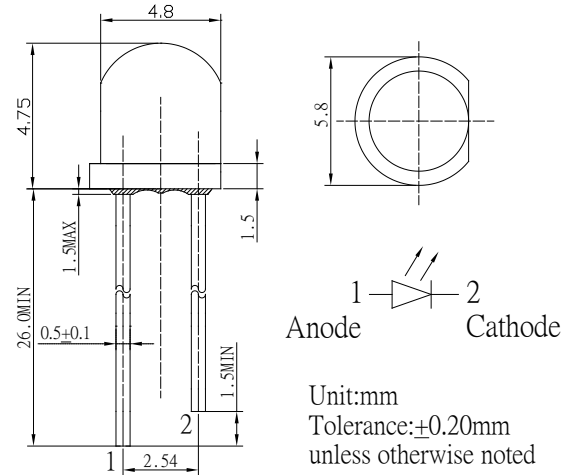

■Features

- High Luminous LEDs
- 4.8mm Straw Standard Directivity
- Long Lifetime Operation
- Water Clear Type

■Applications

- Backlighting (switches, keys, displays, illuminated advertising etc.)
- Substitution of micro incandescent lamps
- Reading lamps / Emergency lighting
- Marker lights (e.g. steps, exit ways, etc.)
- Other lighting

■Outline Dimension

■Absolute Maximum Rating

(Ta=25°C)

Item	Symbol	Value	Unit
DC Forward Current	I _F	30	mA
Pulse Forward Current#	I _{FP}	100	mA
Reverse Voltage	V _R	5	V
Power Dissipation	P _D	108	mW
Operating Temperature	T _{opr}	-30 ~ +85	°C
Storage Temperature	T _{stg}	-40 ~ +100	°C
Lead Soldering Temperature	T _{sol}	260°C/5sec	-

■Directivity

#Pulse width Max.10ms Duty ratio max 1/10

■Electrical -Optical Characteristics

(Ta=25°C)

Item	Symbol	Condition	Min.	Typ.	Max.	Unit
DC Forward Voltage*	V _F	I _F =20mA	-	2.9	3.4	V
DC Reverse Current	I _R	V _R =5V	-	-	10	μA
Luminous Flux*	Φ _v	I _F =20mA	5.5	6.1	-	lm
Chromaticity Coordinates*	x	I _F =20mA	-	0.41	-	
	y	I _F =20mA	-	0.35	-	
50% Power Angle	2θ _{1/2}	I _F =20mA	-	100	-	deg