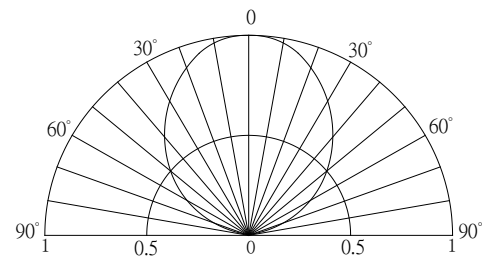

■Directivity

#Pulse width Max.10ms Duty ratio max 1/10

■Electrical -Optical Characteristics

(Ta=25°C)

Item	Symbol	Condition	Min.	Typ.	Max.	Unit
DC Forward Voltage*	V _F	I _F =20mA	-	2.9	3.4	V
DC Reverse Current	I _R	V _R =5V	-	-	10	μA
Luminous Flux*	Φ _v	I _F =20mA	5.5	6.1	-	lm
Chromaticity Coordinates*	x	I _F =20mA	-	0.41	-	
	y	I _F =20mA	-	0.35	-	
50% Power Angle	2θ _{1/2}	I _F =20mA	-	100	-	deg