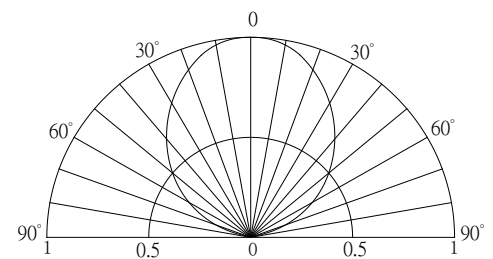

■Directivity

#Pulse width Max.10ms Duty ratio max 1/10

■Electrical -Optical Characteristics

(Ta=25°C)

Item	Symbol	Condition	Min.	Typ.	Max.	Unit
DC Forward Voltage*	V _F	I _F =20mA	-	2.9	3.4	V
DC Reverse Current	I _R	V _R =5V	-	-	10	μA
Luminous Flux*	Φ _v	I _F =20mA	7.0	7.5	-	lm
Chromaticity Coordinates*	x	I _F =20mA	-	0.34	-	
	y	I _F =20mA	-	0.37	-	
50% Power Angle	2θ _{1/2}	I _F =20mA	-	100	-	deg