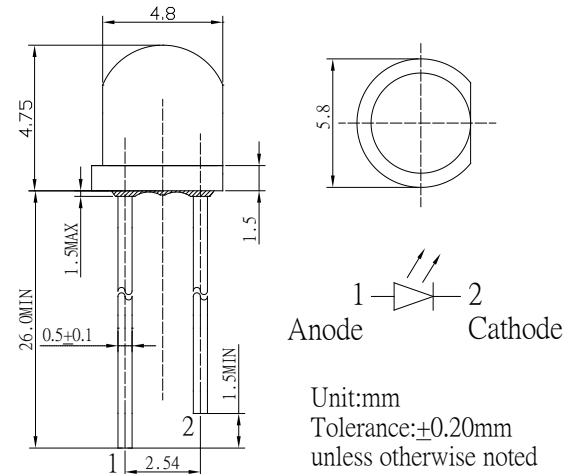

■Features

- High Luminous LEDs
- 4.8mm Straw Standard Directivity
- Long Lifetime Operation
- Water Clear Type

■Applications

- Backlighting (switches, keys, displays, illuminated advertising etc.)
- Substitution of micro incandescent lamps
- Reading lamps / Emergency lighting
- Marker lights (e.g. steps, exit ways, etc.)
- Other lighting

■Outline Dimension

■Absolute Maximum Rating

(Ta=25°C)

Item	Symbol	Value	Unit
DC Forward Current	I _F	30	mA
Pulse Forward Current#	I _{FP}	100	mA
Reverse Voltage	V _R	5	V
Power Dissipation	P _D	108	mW
Operating Temperature	T _{opr}	-30 ~ +85	°C
Storage Temperature	T _{stg}	-40 ~ +100	°C
Lead Soldering Temperature	T _{sol}	260°C/5sec	-

■Directivity

#Pulse width Max.10ms Duty ratio max 1/10

■Electrical -Optical Characteristics

(Ta=25°C)

Item	Symbol	Condition	Min.	Typ.	Max.	Unit
DC Forward Voltage*	V _F	I _F =20mA	-	2.9	3.4	V
DC Reverse Current	I _R	V _R =5V	-	-	10	μA
Luminous Flux*	Φ _v	I _F =20mA	7.0	7.5	-	lm
Chromaticity Coordinates*	x	I _F =20mA	-	0.34	-	
	y	I _F =20mA	-	0.37	-	
50% Power Angle	2θ _{1/2}	I _F =20mA	-	100	-	deg