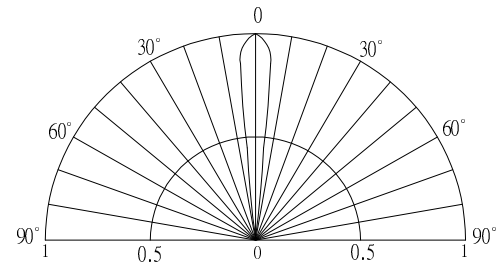

■ Outline Dimension

1. Anode
2. Cathode
Unit: mm
Tolerance: ±0.20mm
unless otherwise noted

■ Absolute Maximum Rating

(Ta=25°C)

Item	Symbol	Value	Unit
DC Forward Current	I _F	30	mA
Pulse Forward Current#	I _{FP}	100	mA
Reverse Voltage	V _R	5	V
Power Dissipation	P _D	108	mW
Operating Temperature	T _{opr}	-30 ~ +85	°C
Storage Temperature	T _{stg}	-40 ~ +100	°C
Lead Soldering Temperature	T _{sol}	260°C/5sec	-

#Pulse width Max.10ms Duty ratio max 1/10

■ Directivity

■ Electrical -Optical Characteristics

(Ta=25°C)

Item	Symbol	Condition	Min.	Typ.	Max.	Unit
DC Forward Voltage	V _F	I _F =20mA	-	3.1	3.6	V
DC Reverse Current	I _R	V _R =5V	-	-	10	μA
Domi. Wavelength*	λ _D	I _F =20mA	500	505	510	nm
Luminous Intensity*	I _v	I _F =20mA	35000	40000	-	mcd
50% Power Angle	2θ _{1/2}	I _F =20mA	-	8	-	deg