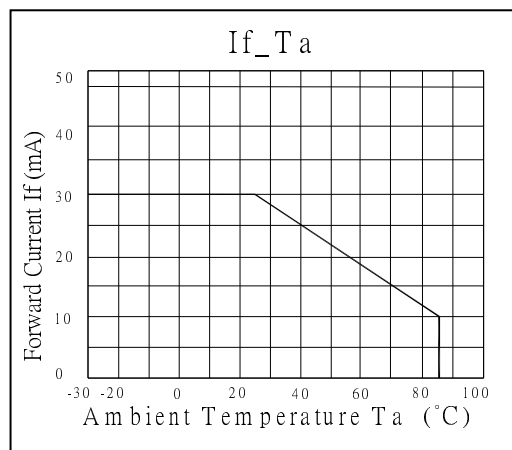

#Pulse width Max.10ms Duty ratio max 1/10

■ Directivity

■ Electrical -Optical Characteristics

(Ta=25°C)

Item	Symbol	Condition	Min.	Typ.	Max.	Unit
DC Forward Voltage	V _F	I _F =20mA	-	3.1	3.6	V
DC Reverse Current	I _R	V _R =5V	-	-	10	μA
Domi. Wavelength*	λ _D	I _F =20mA	500	505	510	nm
Luminous Intensity*	I _v	I _F =20mA	35000	40000	-	mcd
50% Power Angle	2θ _{1/2}	I _F =20mA	-	8	-	deg

*1 Tolerance of measurements of dominant wavelength is ±1nm

*2 Tolerance of measurements of luminous intensity is ±15%

*3 Tolerance of measurements of forward voltage is ±0.1V

InGaN LED

TYPICAL ELECTRICAL/OPTICAL CHARACTERISTIC CURVES