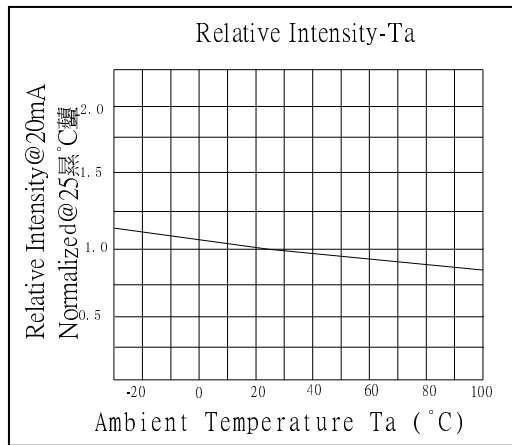

#Pulse width Max.10ms Duty ratio max 1/10

■ Directivity

■ Electrical -Optical Characteristics

(Ta=25°C)

Item	Symbol	Condition	Min.	Typ.	Max.	Unit
DC Forward Voltage	V _F	I _F =20mA	-	3.1	3.6	V
DC Reverse Current	I _R	V _R =5V	-	-	10	μA
Domi. Wavelength*	λ _D	I _F =20mA	500	505	510	nm
Luminous Intensity*	I _v	I _F =20mA	35000	40000	-	mcd
50% Power Angle	2θ _{1/2}	I _F =20mA	-	8	-	deg

*1 Tolerance of measurements of dominant wavelength is ±1nm

*2 Tolerance of measurements of luminous intensity is ±15%

*3 Tolerance of measurements of forward voltage is ±0.1V

InGaN LED

TYPICAL ELECTRICAL/OPTICAL CHARACTERISTIC CURVES