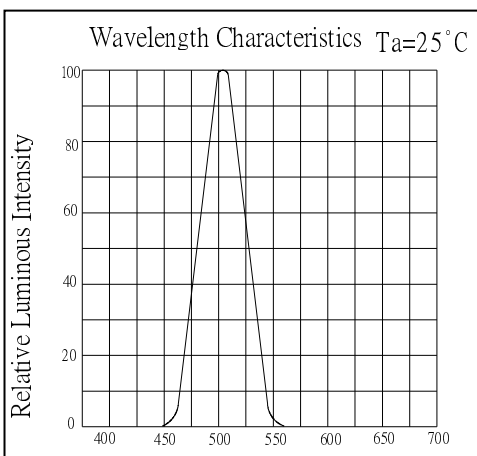

#Pulse width Max.10ms Duty ratio max 1/10

■ Directivity

■ Electrical -Optical Characteristics

(Ta=25°C)

Item	Symbol	Condition	Min.	Typ.	Max.	Unit
DC Forward Voltage	V _F	I _F =20mA	-	3.1	3.6	V
DC Reverse Current	I _R	V _R =5V	-	-	10	μA
Domi. Wavelength*	λ _D	I _F =20mA	500	505	510	nm
Luminous Intensity*	I _v	I _F =20mA	35000	40000	-	mcd
50% Power Angle	2θ _{1/2}	I _F =20mA	-	8	-	deg

*1 Tolerance of measurements of dominant wavelength is ±1nm

*2 Tolerance of measurements of luminous intensity is ±15%

*3 Tolerance of measurements of forward voltage is ±0.1V

InGaN LED

TYPICAL ELECTRICAL/OPTICAL CHARACTERISTIC CURVES