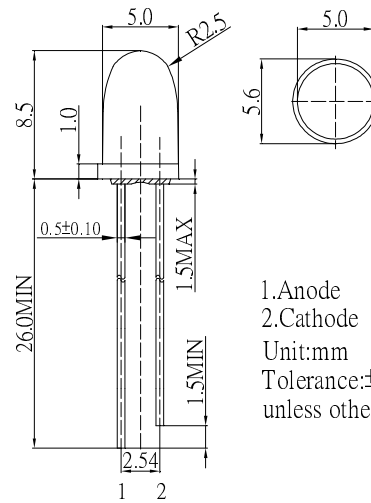

■ Outline Dimension

1. Anode
2. Cathode
Unit: mm
Tolerance: ±0.20mm
unless otherwise noted

■ Absolute Maximum Rating

(Ta=25°C)

Item	Symbol	Value	Unit
DC Forward Current	I _F	30	mA
Pulse Forward Current#	I _{FP}	100	mA
Reverse Voltage	V _R	5	V
Power Dissipation	P _D	108	mW
Operating Temperature	T _{opr}	-30 ~ +85	°C
Storage Temperature	T _{stg}	-40 ~ +100	°C
Lead Soldering Temperature	T _{sol}	260°C/5sec	-

#Pulse width Max.10ms Duty ratio max 1/10

■ Directivity

■ Electrical -Optical Characteristics

(Ta=25°C)

Item	Symbol	Condition	Min.	Typ.	Max.	Unit
DC Forward Voltage	V _F	I _F =20mA	-	3.1	3.6	V
DC Reverse Current	I _R	V _R =5V	-	-	10	μA
Domi. Wavelength*	λ _D	I _F =20mA	500	505	510	nm
Luminous Intensity*	I _v	I _F =20mA	35000	40000	-	mcd
50% Power Angle	2θ _{1/2}	I _F =20mA	-	8	-	deg