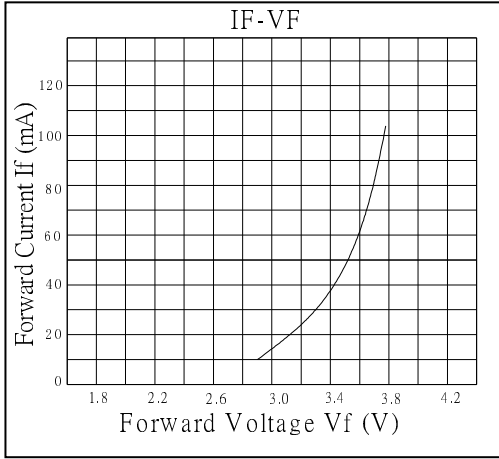

InGaN LED

TYPICAL ELECTRICAL/OPTICAL CHARACTERISTIC CURVES