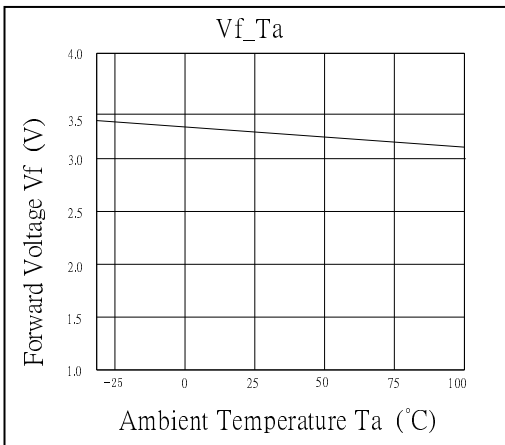

#Pulse width Max.10ms Duty ratio max 1/10

■ Directivity

■ Electrical -Optical Characteristics

(Ta=25°C)

Item	Symbol	Condition	Min.	Typ.	Max.	Unit
DC Forward Voltage	V _F	I _F =20mA	-	3.1	3.6	V
DC Reverse Current	I _R	V _R =5V	-	-	10	μA
Domi. Wavelength*	λ _D	I _F =20mA	500	505	510	nm
Luminous Intensity*	I _v	I _F =20mA	35000	40000	-	mcd
50% Power Angle	2θ _{1/2}	I _F =20mA	-	8	-	deg

*1 Tolerance of measurements of dominant wavelength is ±1nm

*2 Tolerance of measurements of luminous intensity is ±15%

*3 Tolerance of measurements of forward voltage is ±0.1V

InGaN LED

TYPICAL ELECTRICAL/OPTICAL CHARACTERISTIC CURVES