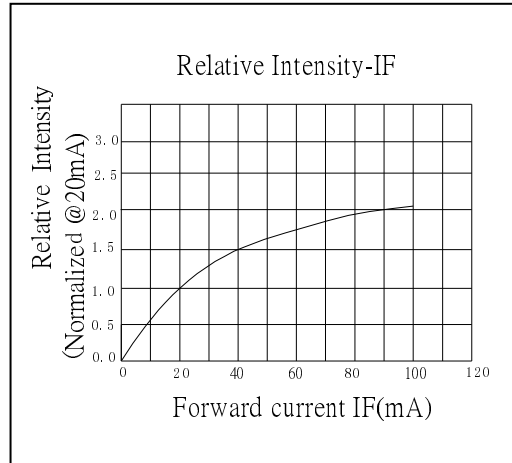

■ Outline Dimension

1. Anode
2. Cathode
Unit: mm
Tolerance: ±0.20mm
unless otherwise noted

■ Absolute Maximum Rating

(Ta=25°C)

Item	Symbol	Value	Unit
DC Forward Current	I _F	30	mA
Pulse Forward Current#	I _{FP}	100	mA
Reverse Voltage	V _R	5	V
Power Dissipation	P _D	108	mW
Operating Temperature	T _{opr}	-30 ~ +85	°C
Storage Temperature	T _{stg}	-40 ~ +100	°C
Lead Soldering Temperature	T _{sol}	260°C/5sec	-

#Pulse width Max.10ms Duty ratio max 1/10

■ Directivity

■ Electrical -Optical Characteristics

(Ta=25°C)

Item	Symbol	Condition	Min.	Typ.	Max.	Unit
DC Forward Voltage	V _F	I _F =20mA	-	3.1	3.6	V
DC Reverse Current	I _R	V _R =5V	-	-	10	μA
Domi. Wavelength*	λ _D	I _F =20mA	500	505	510	nm
Luminous Intensity*	I _v	I _F =20mA	35000	40000	-	mcd
50% Power Angle	2θ _{1/2}	I _F =20mA	-	8	-	deg

*1 Tolerance of measurements of dominant wavelength is ±1nm

*2 Tolerance of measurements of luminous intensity is ±15%

*3 Tolerance of measurements of forward voltage is ±0.1V

InGaN LED

TYPICAL ELECTRICAL/OPTICAL CHARACTERISTIC CURVES