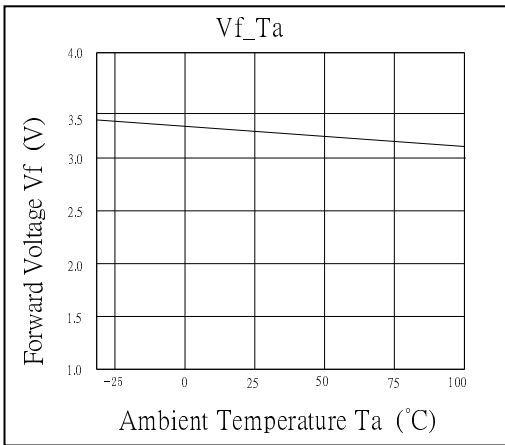

#Pulse width Max.10ms Duty ratio max 1/10

■ **Directivity**

■ **Electrical -Optical Characteristics**

(Ta=25°C)

Item	Symbol	Condition	Min.	Typ.	Max.	Unit
DC Forward Voltage*1	V _F	I _F =20mA	-	3.1	3.6	V
DC Reverse Current	I _R	V _R =5V	-	-	10	μA
Domi. Wavelength*2	λ _D	I _F =20mA	500	505	510	nm
Luminous Intensity*3	I _v	I _F =20mA	1560	2180		mcd
50% Power Angle	2θ _{1/2}	I _F =20mA	-	140	-	deg

*1 Tolerance of measurements of forward voltage is ±0.1V

*2 Tolerance of measurements of dominant wavelength is ±1nm

*3 Tolerance of measurements of luminous intensity is ±15%

InGaN LED

TYPICAL ELECTRICAL/OPTICAL CHARACTERISTIC CURVES