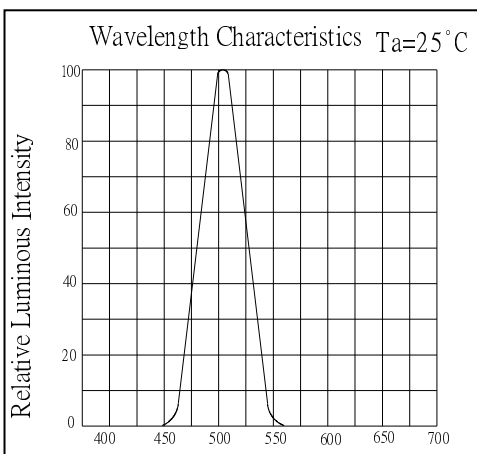

#Pulse width Max.10ms Duty ratio max 1/10

■ **Directivity**

■ **Electrical -Optical Characteristics**

(Ta=25°C)

Item	Symbol	Condition	Min.	Typ.	Max.	Unit
DC Forward Voltage*1	V _F	I _F =20mA	-	3.1	3.6	V
DC Reverse Current	I _R	V _R =5V	-	-	10	μA
Domi. Wavelength*2	λ _D	I _F =20mA	500	505	510	nm
Luminous Intensity*3	I _v	I _F =20mA	1560	2180		mcd
50% Power Angle	2θ _{1/2}	I _F =20mA	-	140	-	deg

*1 Tolerance of measurements of forward voltage is ±0.1V

*2 Tolerance of measurements of dominant wavelength is ±1nm

*3 Tolerance of measurements of luminous intensity is ±15%

InGaN LED

TYPICAL ELECTRICAL/OPTICAL CHARACTERISTIC CURVES