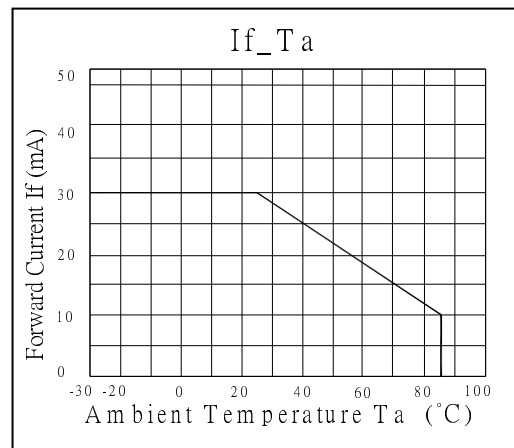

InGaN LED

TYPICAL ELECTRICAL/OPTICAL CHARACTERISTIC CURVES