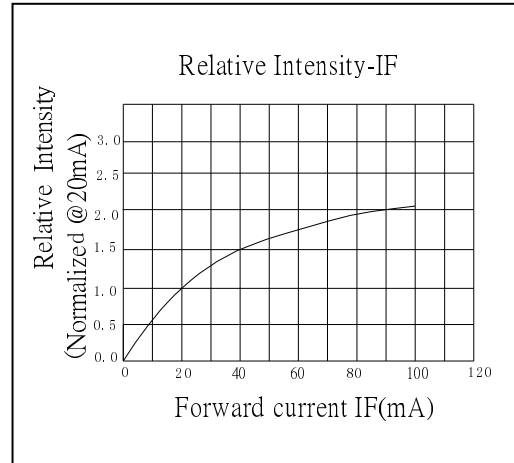

#Pulse width Max.10ms Duty ratio max 1/10

■ **Directivity**

■ **Electrical -Optical Characteristics**

(Ta=25°C)

Item	Symbol	Condition	Min.	Typ.	Max.	Unit
DC Forward Voltage*1	V _F	I _F =20mA	-	3.1	3.6	V
DC Reverse Current	I _R	V _R =5V	-	-	10	μA
Domi. Wavelength*2	λ _D	I _F =20mA	500	505	510	nm
Luminous Intensity*3	I _v	I _F =20mA	1560	2180		mcd
50% Power Angle	2θ _{1/2}	I _F =20mA	-	140	-	deg

*1 Tolerance of measurements of forward voltage is ±0.1V

*2 Tolerance of measurements of dominant wavelength is ±1nm

*3 Tolerance of measurements of luminous intensity is ±15%

InGaN LED

TYPICAL ELECTRICAL/OPTICAL CHARACTERISTIC CURVES