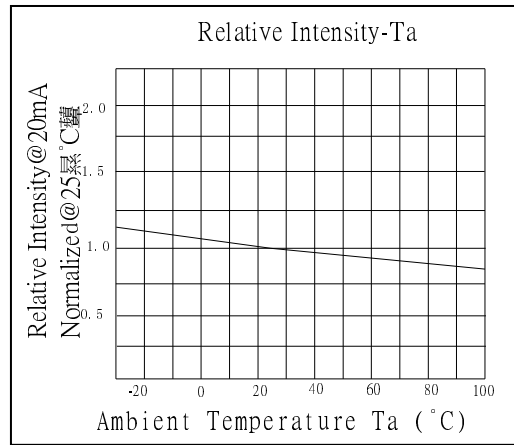

#Pulse width Max.10ms Duty ratio max 1/10

■ **Directivity**

■ **Electrical -Optical Characteristics**

(Ta=25°C)

Item	Symbol	Condition	Min.	Typ.	Max.	Unit
DC Forward Voltage*1	V _F	I _F =20mA	-	3.1	3.6	V
DC Reverse Current	I _R	V _R =5V	-	-	10	μA
Domi. Wavelength*2	λ _D	I _F =20mA	500	505	510	nm
Luminous Intensity*3	I _v	I _F =20mA	1560	2180		mcd
50% Power Angle	2θ _{1/2}	I _F =20mA	-	140	-	deg

*1 Tolerance of measurements of forward voltage is ±0.1V

*2 Tolerance of measurements of dominant wavelength is ±1nm

*3 Tolerance of measurements of luminous intensity is ±15%

InGaN LED

TYPICAL ELECTRICAL/OPTICAL CHARACTERISTIC CURVES