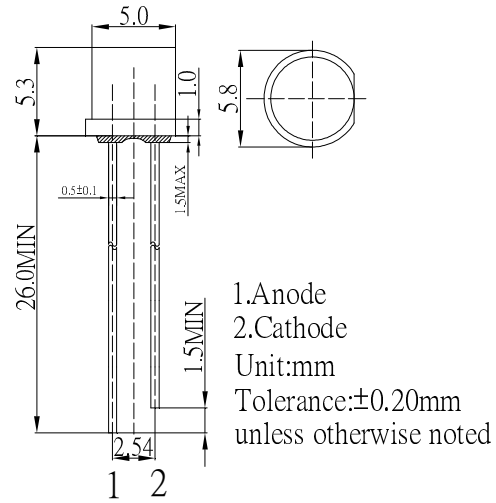

■ **Features**

- High Luminous LEDs
- 5mm Flat Top Standard Directivity
- UV Resistant Epoxy
- Water Clear Type

■ **Applications**

- Electronic Signs And Signals
- Small Area Illuminations
- Back Lighting
- Other Lighting

■ **Outline Dimension**

■ **Absolute Maximum Rating**

(Ta=25°C)

Item	Symbol	Value	Unit
DC Forward Current	I _F	30	mA
Pulse Forward Current#	I _{FP}	100	mA
Reverse Voltage	V _R	5	V
Power Dissipation	P _D	108	mW
Operating Temperature	T _{opr}	-30 ~ +85	°C
Storage Temperature	T _{stg}	-40 ~ +100	°C
Lead Soldering Temperature	T _{sol}	260°C/5sec	-

#Pulse width Max.10ms Duty ratio max 1/10

■ **Directivity**

■ **Electrical -Optical Characteristics**

(Ta=25°C)

Item	Symbol	Condition	Min.	Typ.	Max.	Unit
DC Forward Voltage*1	V _F	I _F =20mA	-	3.1	3.6	V
DC Reverse Current	I _R	V _R =5V	-	-	10	μA
Domi. Wavelength*2	λ _D	I _F =20mA	500	505	510	nm
Luminous Intensity*3	I _v	I _F =20mA	1560	2180		mcd
50% Power Angle	2θ _{1/2}	I _F =20mA	-	140	-	deg