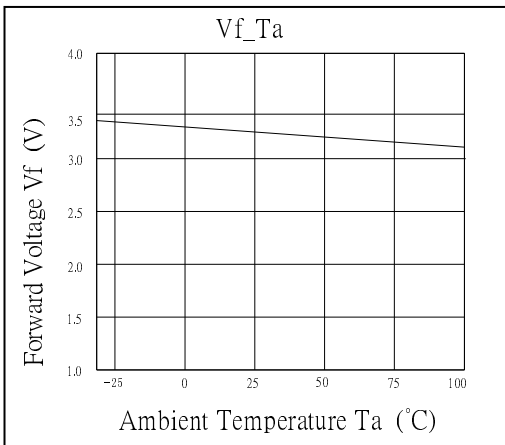

■ **Directivity**

#Pulse width Max.10ms Duty ratio max 1/10

■ **Electrical -Optical Characteristics**

(Ta=25°C)

Item	Symbol	Condition	Min.	Typ.	Max.	Unit
DC Forward Voltage	V <sub>F</sub>	I <sub>F</sub> =20mA	-	3.1	3.6	V
DC Reverse Current	I <sub>R</sub>	V <sub>R</sub> =5V	-	-	10	μA
Domi. Wavelength*	λ <sub>D</sub>	I <sub>F</sub> =20mA	500	505	510	nm
Luminous Intensity*	I <sub>v</sub>	I <sub>F</sub> =20mA	1560	2180	-	mcd
50% Power Angle	2θ <sub>1/2</sub>	I <sub>F</sub> =20mA	-	140	-	deg

\*1 Tolerance of measurements of dominant wavelength is ±1nm

\*2 Tolerance of measurements of luminous intensity is ±15%

\*3 Tolerance of measurements of forward voltage is±0.1V

**InGaN LED**

**TYPICAL ELECTRICAL/OPTICAL CHARACTERISTIC CURVES**