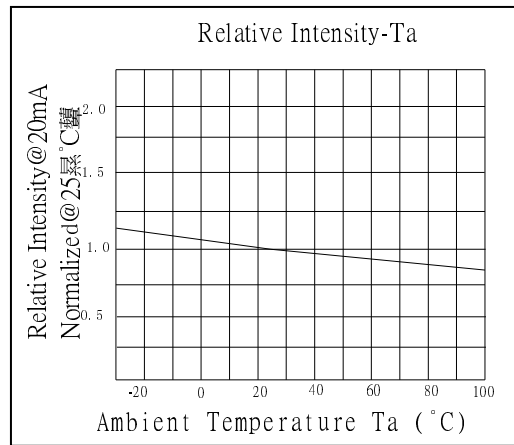

■ **Directivity**

#Pulse width Max.10ms Duty ratio max 1/10

■ **Electrical -Optical Characteristics**

(Ta=25°C)

Item	Symbol	Condition	Min.	Typ.	Max.	Unit
DC Forward Voltage	V <sub>F</sub>	I <sub>F</sub> =20mA	-	3.1	3.6	V
DC Reverse Current	I <sub>R</sub>	V <sub>R</sub> =5V	-	-	10	μA
Domi. Wavelength*	λ <sub>D</sub>	I <sub>F</sub> =20mA	500	505	510	nm
Luminous Intensity*	I <sub>v</sub>	I <sub>F</sub> =20mA	1560	2180	-	mcd
50% Power Angle	2θ <sub>1/2</sub>	I <sub>F</sub> =20mA	-	140	-	deg

\*1 Tolerance of measurements of dominant wavelength is ±1nm

\*2 Tolerance of measurements of luminous intensity is ±15%

\*3 Tolerance of measurements of forward voltage is±0.1V

**InGaN LED**

**TYPICAL ELECTRICAL/OPTICAL CHARACTERISTIC CURVES**