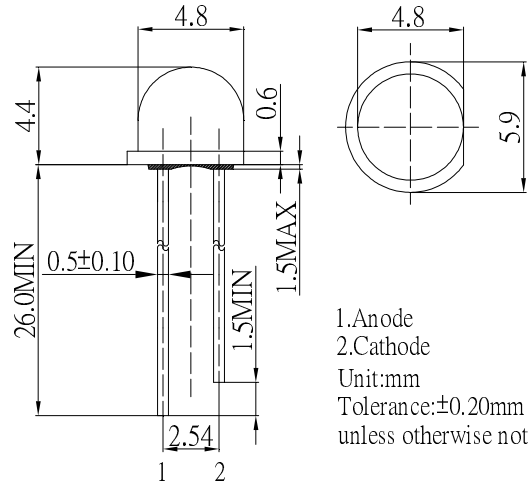

■ **Features**

- High Luminous LEDs
- 4.8mm Helmet Standard Directivity
- UV Resistant Epoxy
- Water Clear Type

■ **Applications**

- Electronic Signs And Signals
- Small Area Illuminations
- Back Lighting
- Other Lighting

■ **Outline Dimension**

■ **Absolute Maximum Rating**

(Ta=25°C)

Item	Symbol	Value	Unit
DC Forward Current	I <sub>F</sub>	30	mA
Pulse Forward Current#	I <sub>FP</sub>	100	mA
Reverse Voltage	V <sub>R</sub>	5	V
Power Dissipation	P <sub>D</sub>	108	mW
Operating Temperature	Topr	-30 ~ +85	°C
Storage Temperature	Tstg	-40~ +100	°C
Lead Soldering Temperature	Tsol	260°C/5sec	-

■ **Directivity**

#Pulse width Max.10ms Duty ratio max 1/10

■ **Electrical -Optical Characteristics**

(Ta=25°C)

Item	Symbol	Condition	Min.	Typ.	Max.	Unit
DC Forward Voltage	V <sub>F</sub>	I <sub>F</sub> =20mA	-	3.1	3.6	V
DC Reverse Current	I <sub>R</sub>	V <sub>R</sub> =5V	-	-	10	μA
Domi. Wavelength*	λ <sub>D</sub>	I <sub>F</sub> =20mA	500	505	510	nm
Luminous Intensity*	I <sub>v</sub>	I <sub>F</sub> =20mA	1560	2180	-	mcd
50% Power Angle	2θ <sub>1/2</sub>	I <sub>F</sub> =20mA	-	140	-	deg