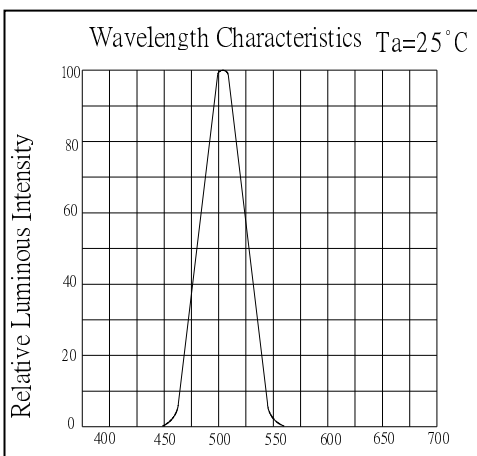

■ **Directivity**

#Pulse width Max.10ms Duty ratio max 1/10

■ **Electrical -Optical Characteristics**

(Ta=25°C)

Item	Symbol	Condition	Min.	Typ.	Max.	Unit
DC Forward Voltage	V <sub>F</sub>	I <sub>F</sub> =20mA	-	3.1	3.6	V
DC Reverse Current	I <sub>R</sub>	V <sub>R</sub> =5V	-	-	10	μA
Domi. Wavelength*	λ <sub>D</sub>	I <sub>F</sub> =20mA	500	505	510	nm
Luminous Intensity*	I <sub>v</sub>	I <sub>F</sub> =20mA	1560	2180	-	mcd
50% Power Angle	2θ <sub>1/2</sub>	I <sub>F</sub> =20mA	-	140	-	deg

\*1 Tolerance of measurements of dominant wavelength is ±1nm

\*2 Tolerance of measurements of luminous intensity is ±15%

\*3 Tolerance of measurements of forward voltage is±0.1V

**InGaN LED**

**TYPICAL ELECTRICAL/OPTICAL CHARACTERISTIC CURVES**