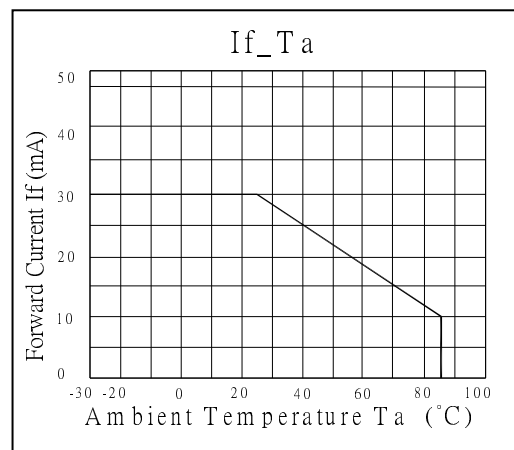

InGaN LED

TYPICAL ELECTRICAL/OPTICAL CHARACTERISTIC CURVES