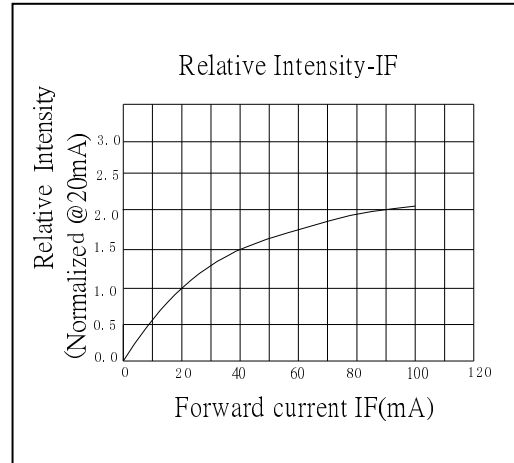

■ **Outline Dimension**

■ **Absolute Maximum Rating**

(Ta=25°C)

Item	Symbol	Value	Unit
DC Forward Current	I <sub>F</sub>	30	mA
Pulse Forward Current#	I <sub>FP</sub>	100	mA
Reverse Voltage	V <sub>R</sub>	5	V
Power Dissipation	P <sub>D</sub>	108	mW
Operating Temperature	Topr	-30 ~ +85	°C
Storage Temperature	Tstg	-40~ +100	°C
Lead Soldering Temperature	Tsol	260°C/5sec	-

■ **Directivity**

#Pulse width Max.10ms Duty ratio max 1/10

■ **Electrical -Optical Characteristics**

(Ta=25°C)

Item	Symbol	Condition	Min.	Typ.	Max.	Unit
DC Forward Voltage	V <sub>F</sub>	I <sub>F</sub> =20mA	-	3.1	3.6	V
DC Reverse Current	I <sub>R</sub>	V <sub>R</sub> =5V	-	-	10	μA
Domi. Wavelength*	λ <sub>D</sub>	I <sub>F</sub> =20mA	500	505	510	nm
Luminous Intensity*	I <sub>v</sub>	I <sub>F</sub> =20mA	1560	2180	-	mcd
50% Power Angle	2θ <sub>1/2</sub>	I <sub>F</sub> =20mA	-	140	-	deg

\*1 Tolerance of measurements of dominant wavelength is ±1nm

\*2 Tolerance of measurements of luminous intensity is ±15%

\*3 Tolerance of measurements of forward voltage is±0.1V

**InGaN LED**

**TYPICAL ELECTRICAL/OPTICAL CHARACTERISTIC CURVES**