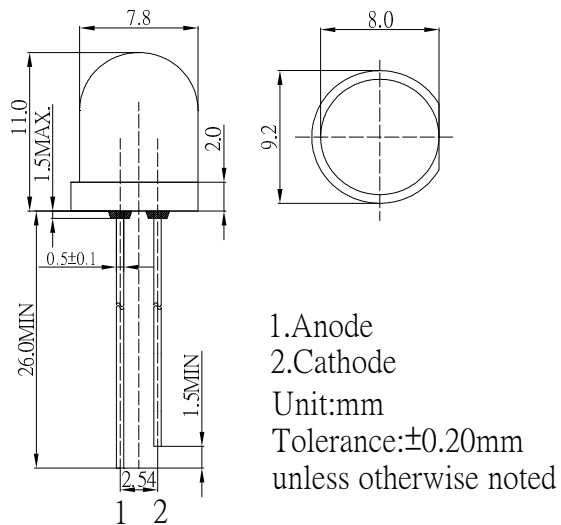

**■ Features**

- High Luminous LEDs
- 8mm Round Standard Directivity
- UV Resistant Epoxy
- Water Clear Type

**■ Applications**

- Electronic Signs And Signals
- Small Area Illuminations
- Back Lighting
- Other Lighting

**■ Outline Dimension**

**■ Absolute Maximum Rating**

(Ta=25°C)

Item	Symbol	Value	Unit
DC Forward Current	I <sub>F</sub>	30	mA
Pulse Forward Current#	I <sub>FP</sub>	100	mA
Reverse Voltage	V <sub>R</sub>	5	V
Power Dissipation	P <sub>D</sub>	108	mW
Operating Temperature	T <sub>opr</sub>	-30 ~ +85	°C
Storage Temperature	T <sub>stg</sub>	-40~ +100	°C
Lead Soldering Temperature	T <sub>sol</sub>	260°C/5sec	-

**■ Directivity**

#Pulse width Max.10ms Duty ratio max 1/10

**■ Electrical -Optical Characteristics**

(Ta=25°C)

Item	Symbol	Condition	Min.	Typ.	Max.	Unit
DC Forward Voltage*	V <sub>F</sub>	I <sub>F</sub> =20mA	2.9	3.1	3.6	V
DC Reverse Current	I <sub>R</sub>	V <sub>R</sub> =5V	-	-	10	μA
Domi. Wavelength*	λ <sub>D</sub>	I <sub>F</sub> =20mA	520	525	530	nm
Luminous Intensity*	I <sub>v</sub>	I <sub>F</sub> =20mA	14400	18000	-	mcd
50% Power Angle	2θ <sub>1/2</sub>	I <sub>F</sub> =20mA	-	30	-	deg