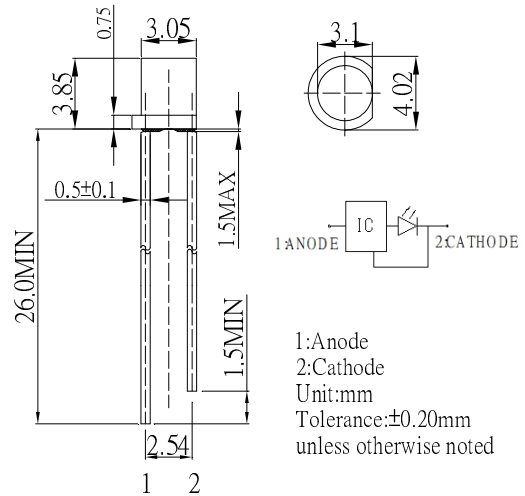

■Features

- High Brightness
- 3mm Flat Top Standard Directivity
- Flashing Type
- Superior UV Resistance
- Water Clear Type

■Applications

- Status Indicator
- Signage Applications
- Decorative and Entertainment Lighting
- General Use

■Outline Dimension

■Absolute Maximum Rating

(Ta=25°C)

Item	Symbol	Value		Unit
		W/M/B/TG /R/Y/YG/O		
Power Supply	Voltage	5		V
Duty Cycle	Duty	1/2		-
Operating Temperature	Topr	-30 ~ +85		°C
Storage Temperature	Tstg	-40~ +100		°C
Lead Soldering Temperature	Tsol	260°C/5sec		-

■Directivity

■Electrical -Optical Characteristics

(Ta=25°C)

Part Number	Color		VF (V)*			Iv(mcd)*			λD(nm)*			Fled (Hz)*	2θ1/2(deg)
			Min.	Typ.	Max.	Min.	Typ.	Max.	Min.	Typ.	Max.	Typ.	Typ
			IF =20mA			IF =20mA							
OSW5DS34E1A	Cool White	W	3.0	3.5	5.0	1120	1560	-	CCT:8000-18000K			1.8	140
OSM5DS34E1A	Warm White	M	3.0	3.5	5.0	1120	1560	-	CCT:2700-3200K				
OSB5SS34E1A	Blue	B	3.0	3.5	5.0	330	500	-	465	470	475		
OSG5DS34E1A	Pure Green	G	3.0	3.5	5.0	1560	2180	-	520	525	530		
OSG8HS34E1A	Yellow Green	YG	3.0	3.5	5.0	45	68	-	565	570	575		
OSY5JS34E1A	Yellow	Y	3.0	3.5	5.0	150	220	-	585	590	595		
OSY5MS34E1A	Yellow	Y	3.0	3.5	5.0	750	1120	-	585	590	595		
OSO5JS34E1A	Orange	O	3.0	3.5	5.0	150	220	-	600	605	610		
OSR5JS34E1A	Red	R	3.0	3.5	5.0	150	220	-	620	625	630		
OSR5MS34E1A	Red	R	3.0	3.5	5.0	750	1120	-	620	625	630		