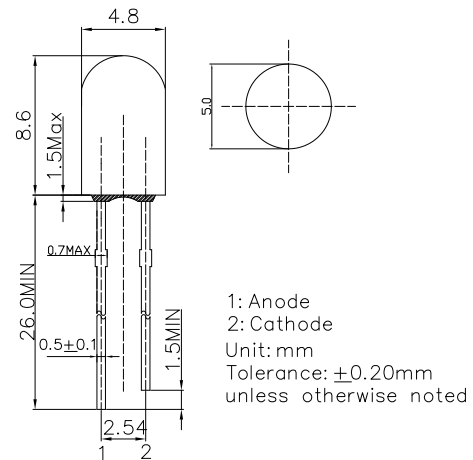

■ Features

- High Luminous LED
- 5mm Round Standard Directivity
- Flashing Type
- Superior UV Resistance
- Color Diffused / White Diffused (W, M only)

■ Applications

- Toys
- Games
- Audio / General Use

■ Outline Dimension

■ Absolute Maximum Rating (Ta=25°C)

Item	Symbol	Value	Unit
Power Supply	Voltage	5	V
Duty Cycle	Duty	1/2	-
Operating Temperature	Topr	-30 ~ +85	°C
Storage Temperature	Tstg	-40 ~ +100	°C
Lead Soldering Temperature	Tsol	260°C/5sec	-

■ Directivity

■ Electrical -Optical Characteristics (Ta=25°C)

Part Number	Emitting Color		VF (V)*			Iv(mcd)*			λD(nm)*			Fled (Hz)*	2θ1/2(deg)
			Min.	Typ.	Max.	Min.	Typ.	Max.	Min.	Typ.	Max.	Typ.	Typ
			IF = 20mA			IF = 20mA							
OSW5DS5F62B	Cool White	W	3.0	3.5	5.0	2180	3000	-	CCT:8000-18000K			1.8	60
OSM5DS5F62B	Warm White	M	3.0	3.5	5.0	1560	2180	-	CCT:2700-3200K				
OSB5SS5F64B	Blue	B	3.0	3.5	5.0	330	500	-	465	470	475		
OSG5DS5F64B	Pure Green	G	3.0	3.5	5.0	2180	3000	-	520	525	530		
OSY5JS5F64B	Yellow	Y	3.0	3.5	5.0	220	330	-	585	590	595		
OSY5MS5F64B	Yellow	Y	3.0	3.5	5.0	1120	1560	-	585	590	595		
OSO5JS5F64B	Orange	O	3.0	3.5	5.0	330	500	-	600	605	610		
OSR5JS5F64B	Red	R	3.0	3.5	5.0	220	330	-	620	625	630		
OSR5MS5F64B	Red	R	3.0	3.5	5.0	1120	1560	-	620	625	630		