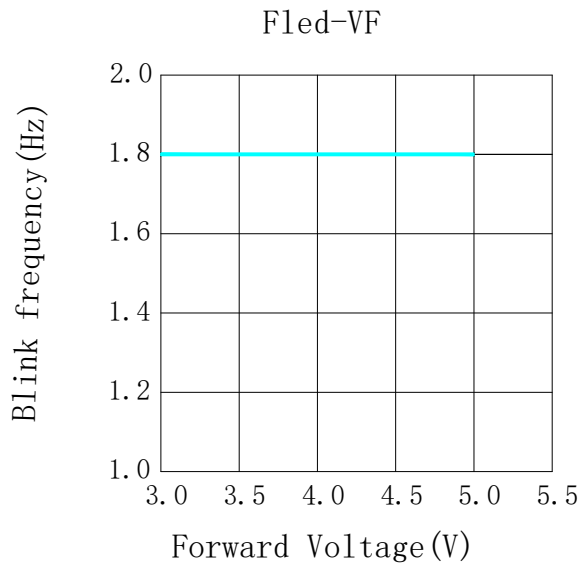

TYPICAL ELECTRICAL/OPTICAL CHARACTERISTIC CURVES