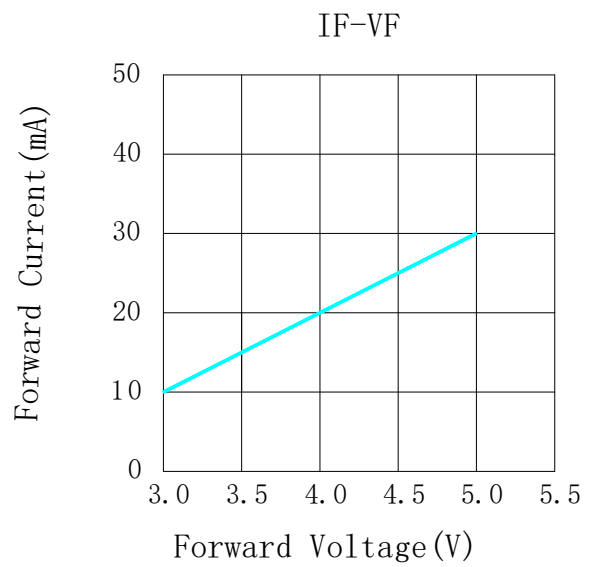

TYPICAL ELECTRICAL/OPTICAL CHARACTERISTIC CURVES