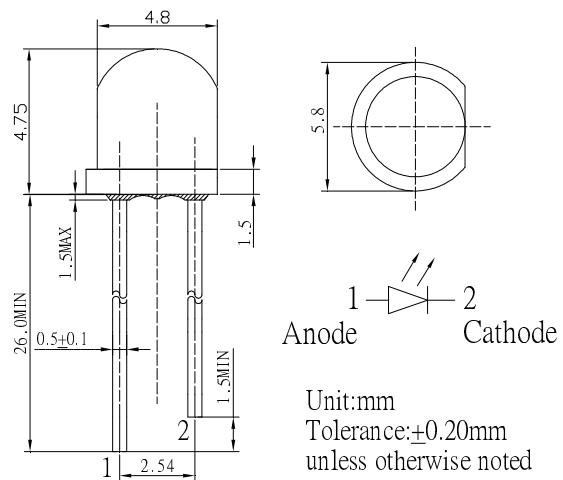

■ **Features**

- High Luminous LEDs
- 4.8mm Straw Standard Directivity
- UV Resistant Epoxy
- Water Clear Type

■ **Applications**

- Electronic Signs And Signals
- Small Area Illuminations
- Back Lighting
- Other Lighting

■ **Outline Dimension**

■ **Absolute Maximum Rating**

(Ta=25°C)

Item	Symbol	Value	Unit
DC Forward Current	I _F	30	mA
Pulse Forward Current#	I _{FP}	100	mA
Reverse Voltage	V _R	5	V
Power Dissipation	P _D	102	mW
Operating Temperature	T _{opr}	-30 ~ +85	°C
Storage Temperature	T _{stg}	-40 ~ +100	°C
Lead Soldering Temperature	T _{sol}	260°C/5sec	-

■ **Directivity**

#Pulse width Max 10ms , Duty ratio max 1/10

■ **Electrical -Optical Characteristics**

(Ta=25°C)

Item	Symbol	Condition	Min.	Typ.	Max.	Unit
DC Forward Voltage*	V _F	I _F =30mA	2.7	2.9	3.4	V
DC Reverse Current	I _R	V _R =5V	-	-	10	μA
Luminous Flux*	Φ _v	I _F =30mA	9	10	-	lm
Luminous Intensity*	I _v	I _F =30mA	2.18	3.0	-	cd
Domi. Wavelength*	λ _D	I _F =30mA	520	525	530	nm
50% Power Angle	2θ _{1/2}	I _F =30mA	-	100	-	deg