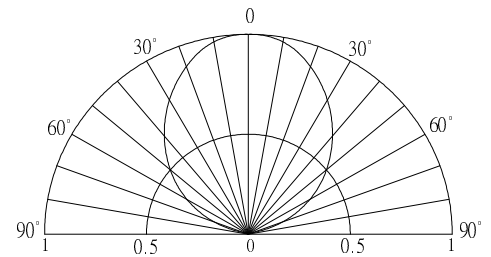

■ **Directivity**

#Pulse width Max 10ms , Duty ratio max 1/10

■ **Electrical -Optical Characteristics**

(Ta=25°C)

Item	Symbol	Condition	Min.	Typ.	Max.	Unit
DC Forward Voltage*	V _F	I _F =30mA	2.7	2.9	3.4	V
DC Reverse Current	I _R	V _R =5V	-	-	10	μA
Luminous Flux*	Φ _v	I _F =30mA	9	10	-	lm
Luminous Intensity*	I _v	I _F =30mA	2.18	3.0	-	cd
Domi. Wavelength*	λ _D	I _F =30mA	520	525	530	nm
50% Power Angle	2θ _{1/2}	I _F =30mA	-	100	-	deg