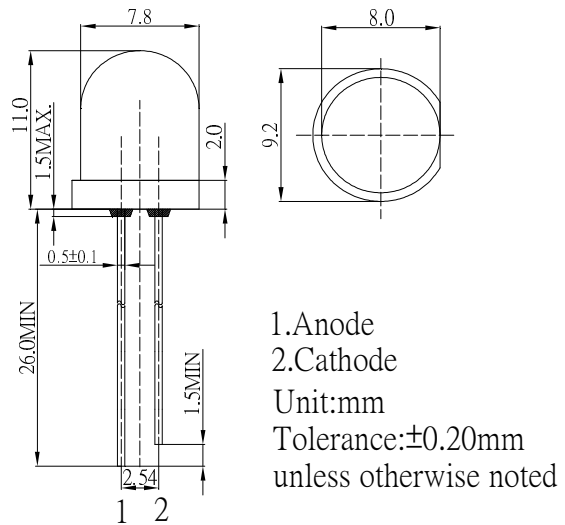

■ Features

- High Luminous LEDs
- 8mm Round Standard Directivity
- Long Lifetime Operation
- UV Resistant Epoxy
- Water Clear Type

■ Applications

- Electronic Signs And Signals
- Small Area Illuminations
- Back Lighting
- Other Lighting

■ Outline Dimension

■ Absolute Maximum Rating (Ta=25°C)

Item	Symbol	Value	Unit
DC Forward Current	I _F	30	mA
Pulse Forward Current#	I _{FP}	100	mA
Reverse Voltage	V _R	5	V
Power Dissipation	P _D	108	mW
Operating Temperature	T _{opr}	-30 ~ +85	°C
Storage Temperature	T _{stg}	-40 ~ +100	°C
Lead Soldering Temperature	T _{sol}	260°C/5sec	-

#Pulse width Max 10ms , Duty ratio max 1/10

■ Directivity

■ Electrical -Optical Characteristics (Ta=25°C)

Item	Symbol	Condition	Min.	Typ.	Max.	Unit
DC Forward Voltage*1	V _F	I _F =20mA	2.9	3.1	3.6	V
DC Reverse Current	I _R	V _R =5V	-	-	10	μA
Luminous Intensity*2	I _v	I _F =20mA	8400	10000	-	mcd
Color Temperature*3	CCT	I _F =20mA	2000	2100	2400	K
Chromaticity Coordinates*4	x	I _F =20mA	-	0.51	-	
	y	I _F =20mA	-	0.41	-	
50% Power Angle	2θ _{1/2}	I _F =20mA	-	30	-	deg