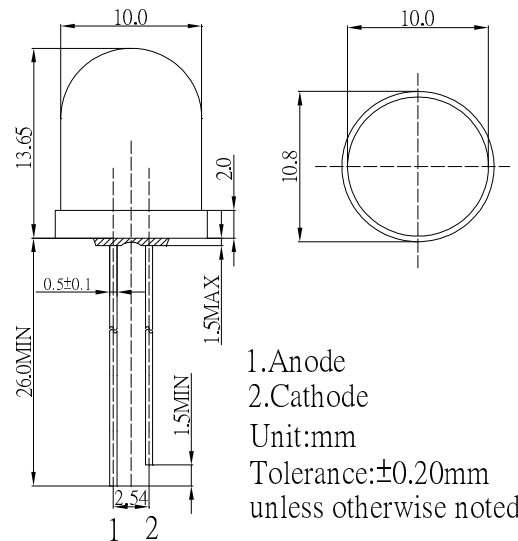

■ Features

- High Luminous LEDs
- 10mm Round Standard Directivity
- Long Lifetime Operation
- UV Resistant Epoxy
- Water Clear Type

■ Applications

- Electronic Signs And Signals
- Small Area Illuminations
- Back Lighting
- Other Lighting

■ Outline Dimension

■ Absolute Maximum Rating (Ta=25°C)

Item	Symbol	Value	Unit
DC Forward Current	I _F	30	mA
Pulse Forward Current#	I _{FP}	100	mA
Reverse Voltage	V _R	5	V
Power Dissipation	P _D	108	mW
Operating Temperature	T _{opr}	-30 ~ +85	°C
Storage Temperature	T _{stg}	-40 ~ +100	°C
Lead Soldering Temperature	T _{sol}	260°C/5sec	-

#Pulse width Max 10ms , Duty ratio max 1/10

■ Directivity

■ Electrical -Optical Characteristics (Ta=25°C)

Item	Symbol	Condition	Min.	Typ.	Max.	Unit
DC Forward Voltage*1	V _F	I _F =20mA	2.9	3.1	3.6	V
DC Reverse Current	I _R	V _R =5V	-	-	10	μA
Luminous Intensity*2	I _v	I _F =20mA	8400	10000	-	mcd
Color Temperature*3	CCT	I _F =20mA	2000	2100	2400	K
Chromaticity Coordinates*4	x	I _F =20mA	-	0.51	-	
	y	I _F =20mA	-	0.41	-	
50% Power Angle	2θ _{1/2}	I _F =20mA	-	30	-	deg