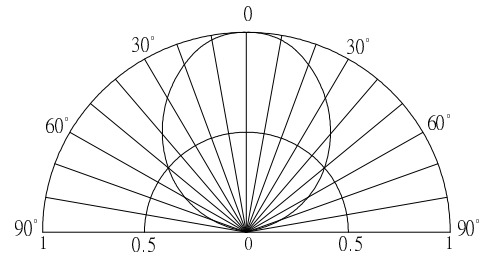

■ **Directivity**

#Pulse width Max 10ms , Duty ratio max 1/10

■ **Electrical -Optical Characteristics**

(Ta=25°C)

Item	Symbol	Condition	Min.	Typ.	Max.	Unit
DC Forward Voltage*	V _F	I _F =30mA	2.7	2.9	3.4	V
DC Reverse Current	I _R	V _R =5V	-	-	10	μA
Luminous Flux*	Φ _v	I _F =30mA	8.5	10	-	lm
Luminous Intensity*	I _v	I _F =30mA	2.5	3.0	-	cd
Color Temperature*	CCT	I _F =30mA	-	3000	-	K
Chromaticity Coordinates*	x	I _F =30mA	-	0.44	-	
	y	I _F =30mA	-	0.41	-	
50% Power Angle	2θ _{1/2}	I _F =30mA	-	100	-	deg