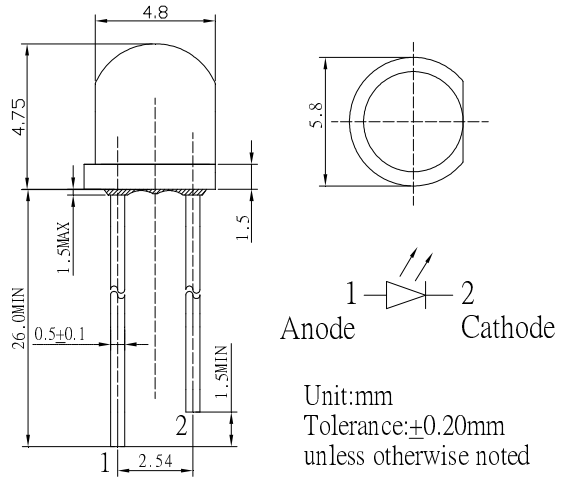

■ **Features**

- High Luminous LEDs
- 4.8mm Straw Standard Directivity
- UV Resistant Epoxy
- Water Clear Type

■ **Applications**

- Electronic Signs And Signals
- Small Area Illuminations
- Back Lighting
- Other Lighting

■ **Outline Dimension**

■ **Absolute Maximum Rating**

(Ta=25°C)

Item	Symbol	Value	Unit
DC Forward Current	I _F	30	mA
Pulse Forward Current#	I _{FP}	100	mA
Reverse Voltage	V _R	5	V
Power Dissipation	P _D	102	mW
Operating Temperature	T _{opr}	-30 ~ +85	°C
Storage Temperature	T _{stg}	-40 ~ +100	°C
Lead Soldering Temperature	T _{sol}	260°C/5sec	-

■ **Directivity**

#Pulse width Max 10ms , Duty ratio max 1/10

■ **Electrical -Optical Characteristics**

(Ta=25°C)

Item	Symbol	Condition	Min.	Typ.	Max.	Unit
DC Forward Voltage*	V _F	I _F =30mA	2.7	2.9	3.4	V
DC Reverse Current	I _R	V _R =5V	-	-	10	μA
Luminous Flux*	Φ _v	I _F =30mA	8.5	10	-	lm
Luminous Intensity*	I _v	I _F =30mA	2.5	3.0	-	cd
Color Temperature*	CCT	I _F =30mA	-	3000	-	K
Chromaticity Coordinates*	x	I _F =30mA	-	0.44	-	
	y	I _F =30mA	-	0.41	-	
50% Power Angle	2θ _{1/2}	I _F =30mA	-	100	-	deg