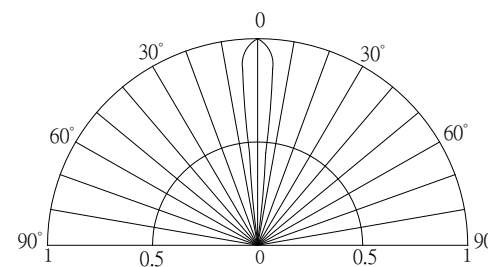

■ Features

- High Luminous LEDs
- 5mm Round Standard Directivity
- Flashing Type
- UV Resistant Epoxy
- Water Clear Type

■ Applications

- Toys
- Games
- Audio / Other Lighting

■ Outline Dimension

■ Absolute Maximum Rating

■ Directivity

■ Electrical -Optical Characteristics

(Ta=25°C)

Item	Symbol	Condition	Min.	Typ.	Max.	Unit
DC Forward Voltage	Vdd	-	3.0	3.5	5.0	V
DC Forward Current*1	IF	Vdd=3.5V	-	4	-	mA
Oscillator Frequency*2	Fled	Vdd=3.5V	-	1.8	-	Hz
Color Temperature*3	CCT	Vdd=3.5V	2700	3000	3200	K
Chromaticity	x	Vdd=3.5V	-	0.45	-	
	y	Vdd=3.5V	-	0.41	-	
Luminous Intensity*5	Iv	Vdd=3.5V		25000	-	mcd
50% Power Angle	2θ1/2	Vdd=3.5V	-	15	-	deg