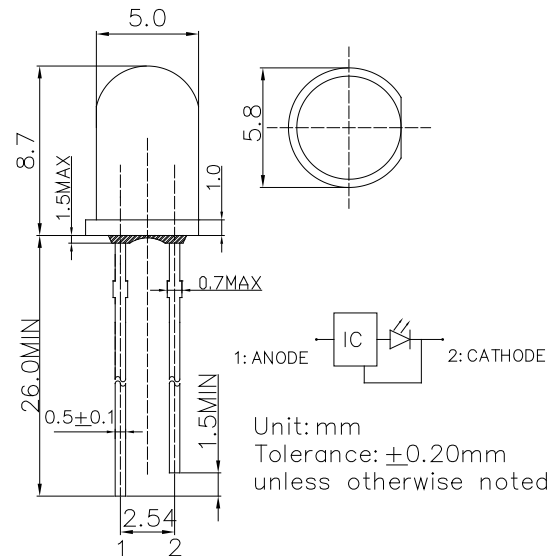

■ Features

- High Luminous LEDs
- 5mm Round Standard Directivity
- Flashing Type
- UV Resistant Epoxy
- Water Clear Type

■ Applications

- Toys
- Games
- Audio / Other Lighting

■ Outline Dimension

■ Absolute Maximum Rating

(Ta=25°C)

Item	Symbol	Value	Unit
Forward Voltage	Voltage	5	V
Duty Cycle	Duty	1/2	-
Operating Temperature	Topr	-30 ~ +85	°C
Storage Temperature	Tstg	-40 ~ +100	°C
Lead Soldering Temperature	Tsol	260°C/5sec	-