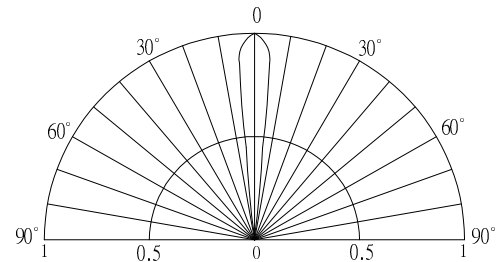

■ Outline Dimension

■ Absolute Maximum Rating (Ta=25°C)

| Item | Symbol | Value | Unit |
|----------------------------|------------------|------------|------|
| DC Forward Current | I _F | 30 | mA |
| Pulse Forward Current* | I _{FP} | 100 | mA |
| Reverse Voltage | V _R | 5 | V |
| Power Dissipation | P _D | 108 | mW |
| Operating Temperature | T _{opr} | -30 ~ +85 | °C |
| Storage Temperature | T _{stg} | -40 ~ +100 | °C |
| Lead Soldering Temperature | T _{sol} | 260°C/5sec | - |

*Pulse width Max 10ms , Duty ratio max 1/10

■ Directivity

■ Electrical -Optical Characteristics (Ta=25°C)

| Item | Symbol | Condition | Min. | Typ. | Max. | Unit |
|---------------------------|-------------------|----------------------|-------|-------|------|------|
| DC Forward Voltage | V _F | I _F =20mA | 2.9 | 3.1 | 3.6 | V |
| DC Reverse Current | I _R | V _R =5V | - | - | 10 | μA |
| Luminous Intensity* | I _v | I _F =20mA | 43000 | 50000 | - | mcd |
| Chromaticity Coordinates* | x | I _F =20mA | - | 0.45 | - | |
| | y | I _F =20mA | - | 0.41 | - | |
| 50% Power Angle | 2θ _{1/2} | I _F =20mA | - | 8 | - | deg |