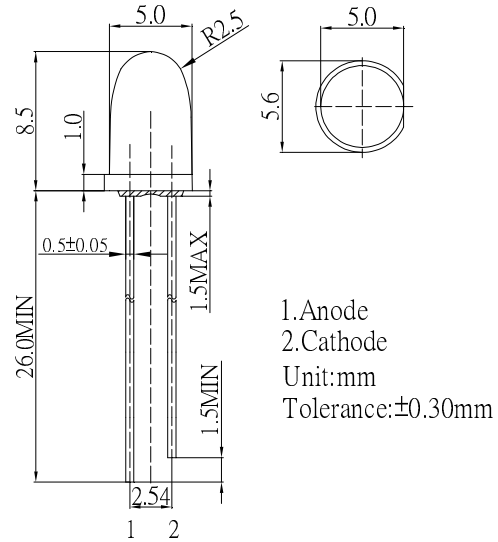

■ Outline Dimension

■ Absolute Maximum Rating (Ta=25°C)

| Item | Symbol | Value | Unit |
|----------------------------|------------------|------------|------|
| DC Forward Current | I _F | 30 | mA |
| Pulse Forward Current* | I _{FP} | 100 | mA |
| Reverse Voltage | V _R | 5 | V |
| Power Dissipation | P _D | 108 | mW |
| Operating Temperature | T _{opr} | -30 ~ +85 | °C |
| Storage Temperature | T _{stg} | -40 ~ +100 | °C |
| Lead Soldering Temperature | T _{sol} | 260°C/5sec | - |

*Pulse width Max 10ms , Duty ratio max 1/10

■ Directivity

■ Electrical -Optical Characteristics (Ta=25°C)

| Item | Symbol | Condition | Min. | Typ. | Max. | Unit |
|---------------------------|-------------------|----------------------|-------|-------|------|------|
| DC Forward Voltage | V _F | I _F =20mA | 2.9 | 3.1 | 3.6 | V |
| DC Reverse Current | I _R | V _R =5V | - | - | 10 | μA |
| Luminous Intensity* | I _v | I _F =20mA | 43000 | 50000 | - | mcd |
| Chromaticity Coordinates* | x | I _F =20mA | - | 0.45 | - | |
| | y | I _F =20mA | - | 0.41 | - | |
| 50% Power Angle | 2θ _{1/2} | I _F =20mA | - | 8 | - | deg |