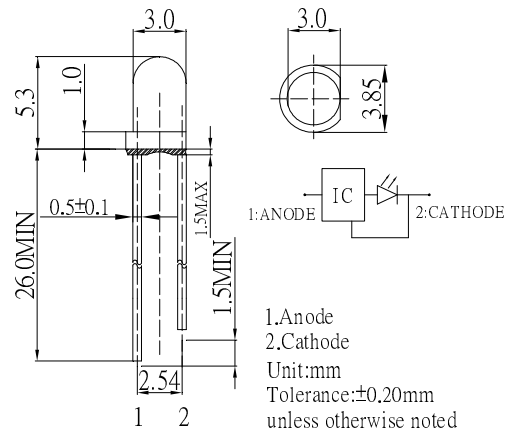

■Features

- High Luminous Flux
- 3mm Round Standard Directivity
- Flashing Type
- Superior UV Resistance
- Color Diffused / White Diffused
-

■Applications

- Electronic Signs And Signals
- Small Area Illuminations
- Back Lighting
- Other Lighting

■Outline Dimension

■Absolute Maximum Rating

(Ta=25°C)

Item	Symbol	Value	Unit
		W/M/B/TG /R/Y/YG/O	
Power Supply	Voltage	5	V
Duty Cycle	Duty	1/2	-
Operating Temperature	Topr	-30 ~ +85	°C
Storage Temperature	Tstg	-40~ +100	°C
Lead Soldering Temperature	Tsol	260°C /5sec	-

■Directivity

■Electrical -Optical Characteristics

(Ta=25°C)

Part Number	Color		VF (V)*			Iv(mcd)*			λD(nm)*			Fled (Hz)*	2θ1/2(deg)
			Min.	Typ.	Max.	Min.	Typ.	Max.	Min.	Typ.	Max.	Typ.	Typ
			IF =20mA			IF =20mA							
OSW5DS3162A	Cool White	W	3.0	3.5	5.0	2180	3000	-	CCT:8000-18000K			1.8	60
OSM5DS3162A	Warm White	M	3.0	3.5	5.0	1560	2180	-	CCT:2700-3200K				
OSB5SS3164A	Blue	B	3.0	3.5	5.0	330	500	-	465	470	475		
OSG5DS3164A	Pure Green	G	3.0	3.5	5.0	2180	3000	-	520	525	530		
OSG8HS3164A	Yellow Green	YG	3.0	3.5	5.0	68	100	-	565	570	575		
OSY5JS3164A	Yellow	Y	3.0	3.5	5.0	220	330	-	585	590	595		
OSY5MS3164A	Yellow	Y	3.0	3.5	5.0	1120	1560	-	585	590	595		
OSO5JS3164A	Orange	O	3.0	3.5	5.0	330	500	-	600	605	610		
OSR5JS3164A	Red	R	3.0	3.5	5.0	220	330	-	620	625	630		
OSR5MS3164A	Red	R	3.0	3.5	5.0	1120	1560	-	620	625	630		