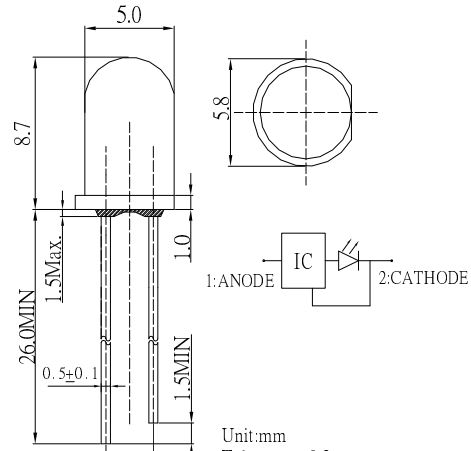

■ Features

- High Luminous LEDs
- 5mm Round Standard Directivity
- UV Resistant Epoxy
- Color Diffused Type
- White Diffused for White / Warm White

■ Applications

- Toys
- Games
- Audio / Other Lighting

■ Outline Dimension

■ Absolute Maximum Rating

(Ta=25°C)

Item	Symbol	Value	Unit
Power Supply	Voltage	5	V
Duty Cycle	Duty	1/2	-
Operating Temperature	Topr	-30 ~ +85	°C
Storage Temperature	Tstg	-40~ +100	°C
Lead Soldering Temperature	Tsol	260°C/5sec	-

■ Directivity

■ Electrical -Optical Characteristics (Ta=25°C)

Part Number	Color		VF (V)*			Iv(mcd)*			λD(nm)*			Fled (Hz)*	2θ1/2(deg)
			Min.	Typ.	Max.	Min.	Typ.	Max.	Min.	Typ.	Max.	Typ.	Typ
			IF =20mA						IF =20mA				
OSW5DS5B62A	Cool White	W	3.0	3.5	5.0	2180	3000	-	CCT:8000-18000K			1.8	60
OSM5DS5B62A	Warm White	M	3.0	3.5	5.0	1560	2180	-	CCT:2700-3200K				
OSB5SS5B64A	Blue	B	3.0	3.5	5.0	330	500	-	465	470	475		
OSG5DS5B64A	Pure Green	G	3.0	3.5	5.0	2180	3000	-	520	525	530		
OSG8HS5B64A	Yellow Green	Y	3.0	3.5	5.0	68	100	-	565	570	575		
OSY5JS5B64A	Yellow	Y	3.0	3.5	5.0	220	330	-	585	590	595		
OSY5MS5B64A	Yellow	Y	3.0	3.5	5.0	1120	1560	-	585	590	595		
OSO5JS5B64A	Orange	O	3.0	3.5	5.0	330	500	-	600	605	610		
OSR5JS5B64A	Red	R	3.0	3.5	5.0	220	330	-	620	625	630		
OSR5MS5B64A	Red	R	3.0	3.5	5.0	1120	1560	-	620	625	630		