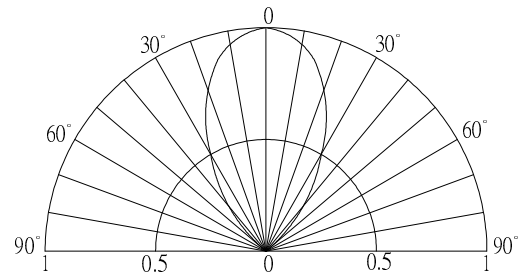

■ Features

- High Luminous LEDs
- 5mm Round Standard Directivity
- UV Resistant Epoxy
- Color Diffused Type
- White Diffused for White / Warm White

■ Applications

- Toys
- Games
- Audio / Other Lighting

■ Outline Dimension

■ Directivity

■ Electrical -Optical Characteristics (Ta=25°C)

Part Number	Color		VF (V)*			Iv(mcd)*			λD(nm)*			Fled (Hz)*	2θ1/2(deg)
			Min.	Typ.	Max.	Min.	Typ.	Max.	Min.	Typ.	Max.	Typ.	Typ
			IF =20mA						IF =20mA				
OSW5DS5B62A	Cool White	W	3.0	3.5	5.0	2180	3000	-	CCT:8000-18000K			1.8	60
OSM5DS5B62A	Warm White	M	3.0	3.5	5.0	1560	2180	-	CCT:2700-3200K				
OSB5SS5B64A	Blue	B	3.0	3.5	5.0	330	500	-	465	470	475		
OSG5DS5B64A	Pure Green	G	3.0	3.5	5.0	2180	3000	-	520	525	530		
OSG8HS5B64A	Yellow Green	Y	3.0	3.5	5.0	68	100	-	565	570	575		
OSY5JS5B64A	Yellow	Y	3.0	3.5	5.0	220	330	-	585	590	595		
OSY5MS5B64A	Yellow	Y	3.0	3.5	5.0	1120	1560	-	585	590	595		
OSO5JS5B64A	Orange	O	3.0	3.5	5.0	330	500	-	600	605	610		
OSR5JS5B64A	Red	R	3.0	3.5	5.0	220	330	-	620	625	630		
OSR5MS5B64A	Red	R	3.0	3.5	5.0	1120	1560	-	620	625	630		