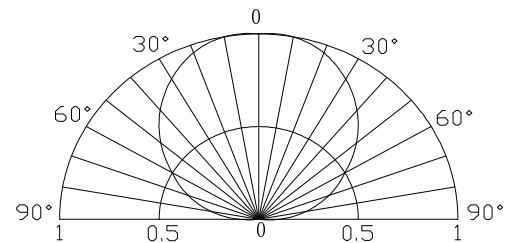

■Directivity

■Electrical -Optical Characteristics

(Ta=25°C)

Item	Symbol	Condi	Min.	Typ.	Max.	Unit
DC Forward Voltage	V_{dd}	I_F=20mA	2.5	3.3	5.0	V
Luminous Intensity*	I_v	I_F=20mA	1560	2180	-	mcd
Color Temperature	CCT	I_F=20mA	2700	3000	3300	K
Chromaticity Coordinate*	x	I_F=20mA	-	0.44	-	
	y	I_F=20mA	-	0.41	-	
50% Power Angle	2θ_{1/2}	I_F=20mA	-	120	-	deg

*1 Tolerance of measurements of dominant wavelength is ±1nm

*2 Tolerance of measurements of luminous intensity is ±15

*3 Tolerance of measurements of forward voltage is ±0.1V