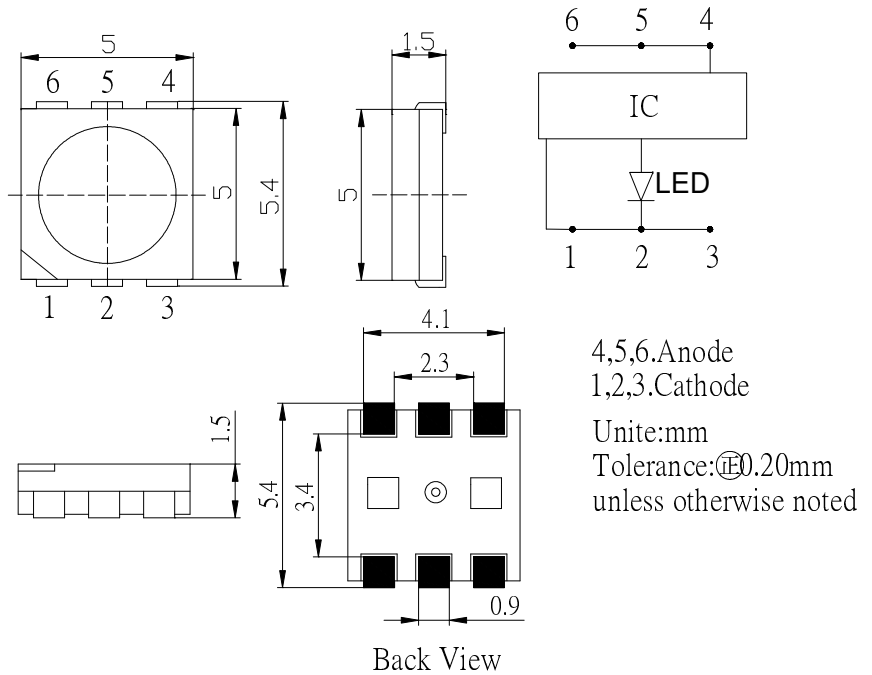

■Features

- High Luminous PLCC6 Top SMD LEDs
- 5.0x5.0x1.5mm Standard Directivity
- Candle Flashing Type
- Yellow Diffused Type

■Applications

- Toys
- Games
- Audio
- Other Lighting

■Outline Dimension

■Absolute Maximum Rating

(Ta=25°C)

Item	Symbol	Value	Unit
Power Supply	Voltage	5	V
Operating Temperature	Topr	-30 ~ +85	°C
Storage Temperature	Tstg	-40~ +100	°C
Lead Soldering Temperature	Tsol	260°C/10sec	-

■Directivity

■Electrical -Optical Characteristics

(Ta=25°C)

Item	Symbol	Condi	Min.	Typ.	Max.	Unit
DC Forward Voltage	V _{dd}	I _F =20mA	2.5	3.3	5.0	V
Luminous Intensity*	I _v	I _F =20mA	1560	2180	-	mcd
Color Temperature	CCT	I _F =20mA	2700	3000	3300	K
Chromaticity Coordinate*	x	I _F =20mA	-	0.44	-	
	y	I _F =20mA	-	0.41	-	
50% Power Angle	2θ _{1/2}	I _F =20mA	-	120	-	deg