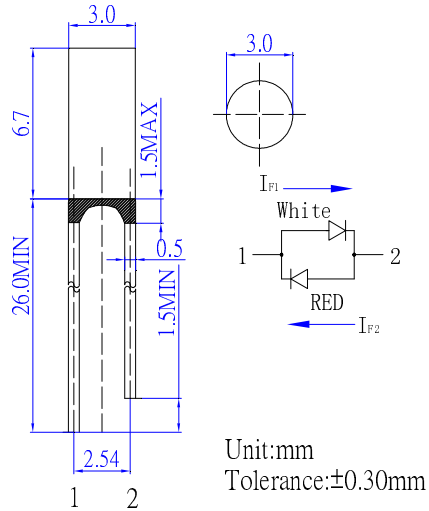

■Outline Dimension

■Absolute Maximum Rating

(Ta=25°C)

Item	Symbol	Value		Unit
		RED	White	
DC Forward Current	I _F	30	30	mA
Pulse Forward Current#	I _{FP}	100	100	mA
Reverse Voltage	V _R	5	5	V
Power Dissipation	P _D	78	108	mW
Operating Temperature	T _{opr}	-30 ~ +85		°C
Storage Temperature	T _{stg}	-40~ +100		°C
Lead Soldering Temperature	T _{sol}	260°C/5sec		-

#Pulse width Max.10ms Duty ratio max 1/10

■Directivity

■Electrical -Optical Characteristics

(Ta=25°C)

Item	NO.	Symbol	Condition	Min.	Typ.	Max.	Unit
DC Forward Voltage*	RED	V _{F2}	I _{F2} =20mA	1.8	2.1	2.6	V
	White	V _{F1}	I _{F1} =20mA	2.9	3.1	3.6	V
Domi. Wavelength*	RED	λ _{D2}	I _{F2} =20mA	620	625	630	nm
	White	CCT	I _{F1} =20mA	3000K		-	-
Luminous Intensity*	RED	I _{v2}	I _{F2} =20mA	750	1120	-	mcd
	White	I _{v1}	I _{F1} =20mA	750	1120	-	mcd
50% Power Angle	RED	2θ _{1/2}	I _{F2} =20mA	-	60	-	deg
	White	2θ _{1/2}	I _{F1} =20mA	-	60	-	deg