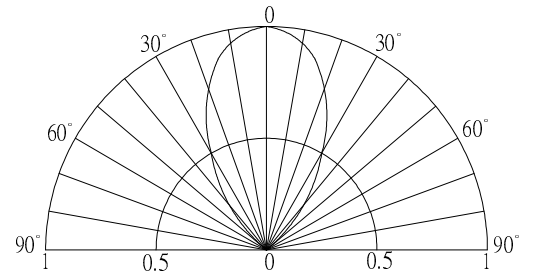

■Outline Dimension

■Absolute Maximum Rating

(Ta=25°C)

Item	Symbol	Value		Unit
		RED	White	
DC Forward Current	I _F	30	30	mA
Pulse Forward Current#	I _{FP}	100	100	mA
Reverse Voltage	V _R	5	5	V
Power Dissipation	P _D	78	108	mW
Operating Temperature	T _{opr}	-30 ~ +85		°C
Storage Temperature	T _{stg}	-40~ +100		°C
Lead Soldering Temperature	T _{sol}	260°C/5sec		-

#Pulse width Max.10ms Duty ratio max 1/10

■Directivity

■Electrical -Optical Characteristics

(Ta=25°C)

Item	NO.	Symbol	Condition	Min.	Typ.	Max.	Unit
DC Forward Voltage*	RED	V _{F2}	I _{F2} =20mA	1.8	2.1	2.6	V
	White	V _{F1}	I _{F1} =20mA	2.9	3.1	3.6	V
Domi. Wavelength*	RED	λ _{D2}	I _{F2} =20mA	620	625	630	nm
	White	CCT	I _{F1} =20mA	3000K		-	-
Luminous Intensity*	RED	I _{v2}	I _{F2} =20mA	750	1120	-	mcd
	White	I _{v1}	I _{F1} =20mA	750	1120	-	mcd
50% Power Angle	RED	2θ _{1/2}	I _{F2} =20mA	-	60	-	deg
	White	2θ _{1/2}	I _{F1} =20mA	-	60	-	deg