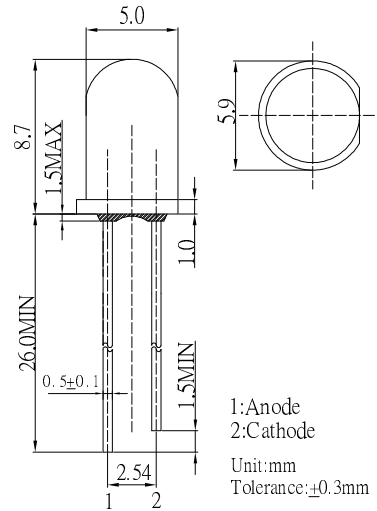

■ **Features**

- Normal Bright LEDs
- 5mm Round Standard Directivity
- UV Resistant Epoxy
- Color Diffused Type

■ **Applications**

- Toys
- Games
- Audio
- Christmas Light

■ **Outline Dimension**

■ **Absolute Maximum Rating**

(Ta=25°C)

Item	Symbol	Value	Unit
DC Forward Current	I _F	30	mA
Pulse Forward Current*	I _{FP}	100	mA
Reverse Voltage	V _R	5	V
Power Dissipation	P _D	78	mW
Operating Temperature	Topr	-30 ~ +85	°C
Storage Temperature	Tstg	-40~ +100	°C
Lead Soldering Temperature	Tsol	260°C/5sec	-

■ **Directivity**

*Pulse width Max.10ms Duty ratio max 1/10

■ **Electrical -Optical Characteristics**

(Ta=25°C)

Item	Symbol	Condition	Min.	Typ.	Max.	Unit
DC Forward Voltage	V _F	I _F =20mA	1.8	2.1	2.6	V
DC Reverse Current	I _R	V _R =5V	-	-	10	μA
Domi. Wavelength*	λ _D	I _F =20mA	630	640	650	nm
Luminous Intensity*	I _v	I _F =20mA	10	15	-	mcd
50% Power Angle	2θ _{1/2}	I _F =20mA	-	30	-	deg