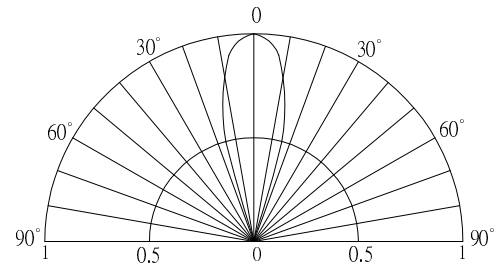

■ **Features**

- Normal Bright LEDs
- 5mm Round Standard Directivity
- UV Resistant Epoxy
- Color Diffused Type

■ **Applications**

- Toys
- Games
- Audio
- Christmas Light

■ **Outline Dimension**

■ **Absolute Maximum Rating**

■ **Directivity**

*Pulse width Max.10ms Duty ratio max 1/10

■ **Electrical -Optical Characteristics**

(Ta=25°C)

Item	Symbol	Condition	Min.	Typ.	Max.	Unit
DC Forward Voltage	V _F	I _F =20mA	1.8	2.1	2.6	V
DC Reverse Current	I _R	V _R =5V	-	-	10	μA
Domi. Wavelength*	λ _D	I _F =20mA	630	640	650	nm
Luminous Intensity*	I _v	I _F =20mA	10	15	-	mcd
50% Power Angle	2θ _{1/2}	I _F =20mA	-	30	-	deg