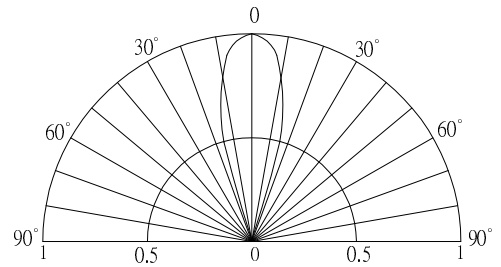

■ Features

- Normal Bright LEDs
- 5mm Round Standard Directivity
- UV Resistant Epoxy
- Color Diffused Type

■ Applications

- Toys
- Games
- Audio
- Christmas Light

■ Outline Dimension

■ Absolute Maximum Rating

■ Directivity

*Pulse width Max.10ms Duty ratio max 1/10

■ Electrical -Optical Characteristics

(Ta=25°C)

Item	Symbol	Condition	Min.	Typ.	Max.	Unit
DC Forward Voltage	V _F	I _F =20mA	1.8	2.1	2.6	V
DC Reverse Current	I _R	V _R =5V	-	-	10	μA
Domi. Wavelength*	λ _D	I _F =20mA	585	590	595	nm
Luminous Intensity*	I _v	I _F =20mA	15	20	-	mcd
50% Power Angle	2θ _{1/2}	I _F =20mA	-	30	-	deg