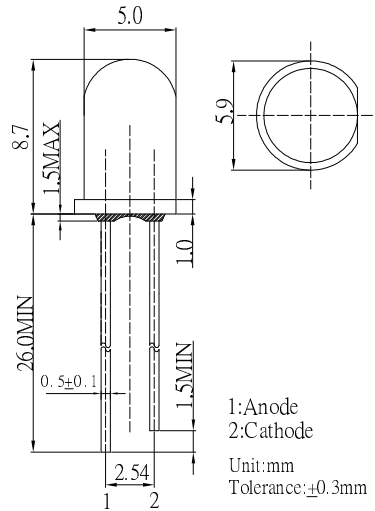

■ Features

- Normal Bright LEDs
- 5mm Round Standard Directivity
- UV Resistant Epoxy
- Color Diffused Type

■ Applications

- Toys
- Games
- Audio
- Christmas Light

■ Outline Dimension

■ Absolute Maximum Rating

(Ta=25°C)

Item	Symbol	Value	Unit
DC Forward Current	I _F	30	mA
Pulse Forward Current*	I _{FP}	100	mA
Reverse Voltage	V _R	5	V
Power Dissipation	P _D	78	mW
Operating Temperature	T _{opr}	-30 ~ +85	°C
Storage Temperature	T _{stg}	-40 ~ +100	°C
Lead Soldering Temperature	T _{sol}	260°C/5sec	-

■ Directivity

*Pulse width Max.10ms Duty ratio max 1/10

■ Electrical -Optical Characteristics

(Ta=25°C)

Item	Symbol	Condition	Min.	Typ.	Max.	Unit
DC Forward Voltage	V _F	I _F =20mA	1.8	2.1	2.6	V
DC Reverse Current	I _R	V _R =5V	-	-	10	μA
Domi. Wavelength*	λ _D	I _F =20mA	585	590	595	nm
Luminous Intensity*	I _v	I _F =20mA	15	20	-	mcd
50% Power Angle	2θ _{1/2}	I _F =20mA	-	30	-	deg