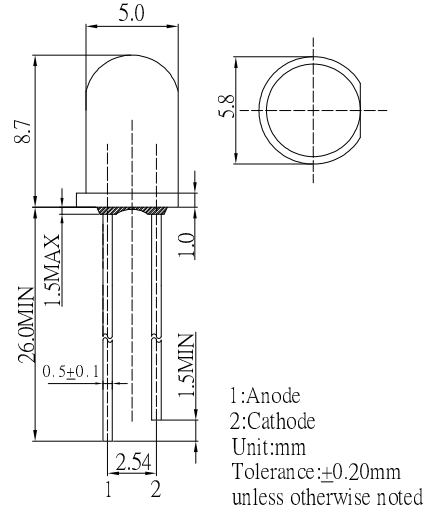

■ **Features**

- High Luminous LEDs
- 5mm Round Standard Directivity
- Superior Weather-resistance
- Flashing Type
- Water Clear Type

■ **Applications**

- Toys
- Games
- Audio
- Other Lighting

■ **Outline Dimension**

■ **Absolute Maximum Rating**

(Ta=25°C)

Item	Symbol	Value	Unit
Power Supply	Voltage	5	V
Operating Temperature	Topr	-30 ~ +85	°C
Storage Temperature	Tstg	-40~ +100	°C
Lead Soldering Temperature	Tsol	260°C/5sec	-