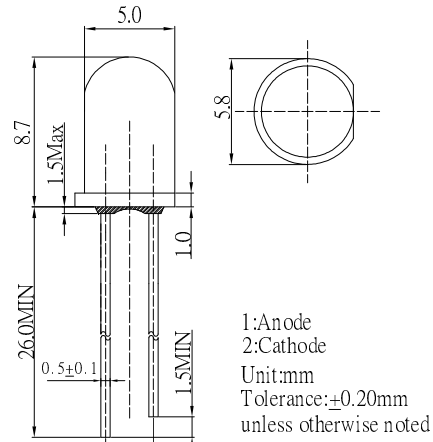

■ Features

- High Luminous LEDs
- 3mm Round Standard Directivity
- UV Resistant Epoxy
- 6.8Hz 1/12 Duty Cycle Flashing Type
- Water Clear Type

■ Applications

- Toys
- Games
- Audio
- Other Lighting

■ Outline Dimension

■ Absolute Maximum Rating (Ta=25°C)

Item	Symbol	Value	Unit
Power Supply	Voltage	5	V
Duty Cycle	Duty	1/12	-
Operating Temperature	Topr	-30 ~ +85	°C
Storage Temperature	Tstg	-40 ~ +100	°C
Lead Soldering Temperature	Tsol	260°C/5sec	-

■ Directivity

■ Electrical -Optical Characteristics (Ta=25°C)

Part Number	Color			VF (V)*			Iv(mcd)*			λD(nm)*			Fled (Hz)*	2θ1/2(deg)
				Min.	Typ.	Max.	Min.	Typ.	Max.	Min.	Typ.	Max.	Typ.	Typ
				IF =20mA						IF =20mA				
OSW5DP3131A-6.8HZ	Cool White	W		3.0	3.5	5.0	5800	7000	-	CCT:8000-18000K			6.8	30
OSM5DP3131A-6.8HZ	Warm White	M		3.0	3.5	5.0	5800	7000	-	CCT:2700-3200K				
OSB5SP3131A-6.8HZ	Blue	B		3.0	3.5	5.0	1560	2180	-	465	470	475		
OSG5DP3131A-6.8HZ	Pure Green	G		3.0	3.5	5.0	5800	7000	-	520	525	530		
OSY5MP3131A-6.8HZ	Yellow	Y		3.0	3.5	5.0	4200	5800	-	585	590	595		
OS5OGP3131A-6.8HZ	Orange	O		3.0	3.5	5.0	10000	12000	-	600	605	610		
OSR5MP3131A-6.8HZ	Red	R		3.0	3.5	5.0	4200	5800	-	620	625	630		