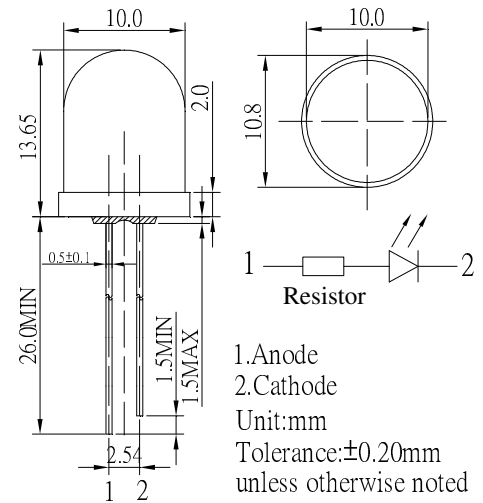

■ Features

- High Luminous LEDs
- 10mm Round Standard Directivity
- UV Resistant Epoxy
- Integral Current Limiting Resistor
- TTL Compatible (Requires No External Current Limiter With 12 Volt Supply)
- Cost Effective (Saves Space and Resistor Cost)
- Color Diffused Type (W/M: White Diffused Type)

■ Applications

- Status Indicators
- Other Lighting

■ Outline Dimension

■ Absolute Maximum Rating

(Ta=25°C)

Item	Symbol	Value	Unit
DC Forward Voltage	V _F	15	V
Reverse Voltage	V _R	12	V
Power Dissipation	P _D	225	mW
Operating Temperature	Topr	-30 ~ +85	°C
Storage Temperature	Tstg	-40~ +100	°C
Lead Soldering Temperature	Tsol	260°C/5sec	-

■ Directivity

■ Electrical -Optical Characteristics (Ta=25°C)

Part Number	Color		I _F (mA)*			I _v (mcd)*			λD(nm)*			2θ1/2(deg)
			Min	Typ.	Max.	Min.	Typ.	Max.	Min.	Typ.	Max.	Typ.
			V _F =12V			V _F =12V						
OSW5DKA132A-12V	White	W	-	10	15	1560	2180	-	X=0.27, Y=0.28			30
OSM5DKA132A-12V	Warm White	M	-	10	15	1120	1560	-	X=0.45, Y=0.41			30
OSB5SAA134A-12V	Blue	B	-	10	15	750	1120	-	465	470	475	30
OSG5DAA134A-12V	Pure Green	PG	-	10	15	1560	2180	-	520	525	530	30
OSY5PAA134A-12V	Yellow	Y	-	10	15	1120	1560	-	585	590	595	30
OSO5PAA134A-12V	Orange	O	-	10	15	1120	1560	-	600	605	610	30
OSR5PAA134A-12V	Red	R	-	10	15	1120	1560	-	620	625	630	30