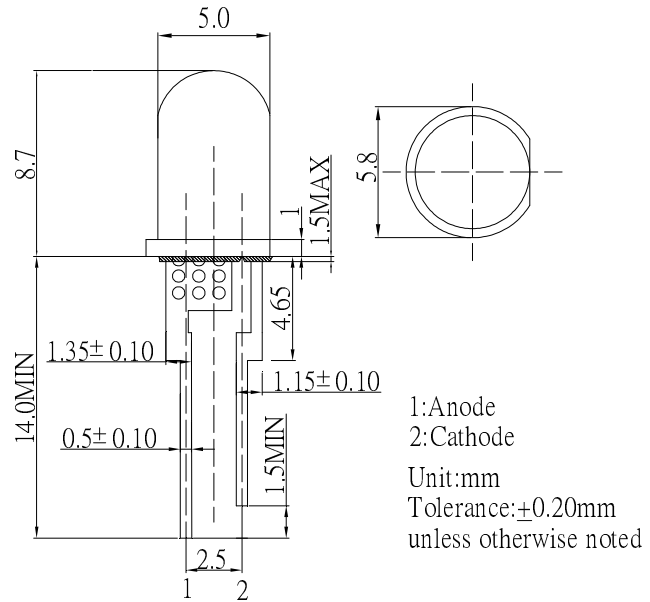

■Outline Dimension

■Absolute Maximum Rating

(Ta=25°C)

Item	Symbol	Value	Unit
DC Forward Current	I _F	200	mA
Pulse Forward Current#	I _{FP}	250	mA
Reverse Voltage	V _R	5	V
Power Dissipation	P _D	520	mW
Operating Temperature	T _{opr}	-30 ~ +85	°C
Storage Temperature	T _{stg}	-40 ~ +100	°C
Lead Soldering Temperature	T _{sol}	260°C/5sec	-

#Pulse width Max.10ms Duty ratio max 1/10

■Directivity

■Electrical -Optical Characteristics

(Ta=25°C)

Item	Symbol	Condition	Min.	Typ.	Max.	Unit
DC Forward Voltage*1	V _F	I _F =150mA	-	2.2	2.6	V
DC Reverse Current	I _R	V _R =5V	-	-	10	μA
Luminous Flux*2	Φ _v	I _F =150mA	18	20	-	lm
Luminous Intensity*3	I _v	I _F =150mA	22000	25000	-	mcd
Domi. Wavelength*4	λ _D	I _F =150mA	620	625	630	nm
50% Power Angle	2θ _{1/2}	I _F =150mA	-	40	-	deg