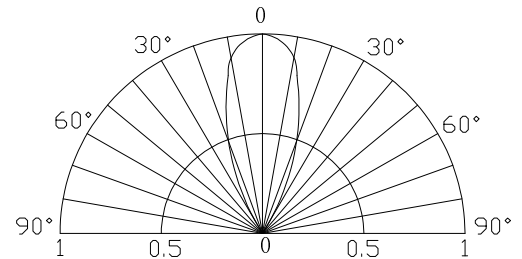

#Pulse width Max.10ms Duty ratio max 1/10

■Directivity

■Electrical -Optical Characteristics

(Ta=25°C)

Item	Symbol	Condition	Min.	Typ.	Max.	Unit
DC Forward Voltage*1	V _F	I _F =150mA	-	2.2	2.6	V
DC Reverse Current	I _R	V _R =5V	-	-	10	μA
Luminous Flux*2	Φ _v	I _F =150mA	18	20	-	lm
Luminous Intensity*3	I _v	I _F =150mA	22000	25000	-	mcd
Domi. Wavelength*4	λ _D	I _F =150mA	620	625	630	nm
50% Power Angle	2θ _{1/2}	I _F =150mA	-	40	-	deg