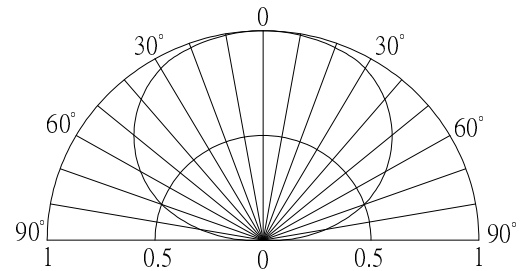

#Pulse width Max.10ms Duty ratio max 1/10

■Directivity

■Electrical -Optical Characteristics

(Ta=25°C)

Item	Symbol	Condition	Min.	Typ.	Max.	Unit
DC Forward Voltage*1	V _F	I _F =150mA	-	2.2	2.6	V
DC Reverse Current	I _R	V _R =5V	-	-	10	μA
Luminous Flux*2	Φ _v	I _F =150mA	18	20	-	lm
Luminous Intensity*3	I _v	I _F =150mA	8400	10000	-	mcd
Domi. Wavelength*4	λ _D	I _F =150mA	620	625	630	nm
50% Power Angle	2θ _{1/2}	I _F =150mA	-	140	-	deg