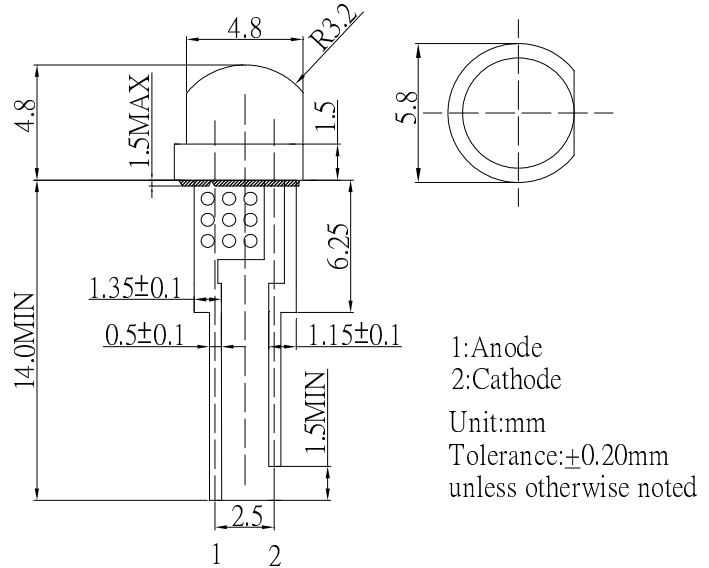

■Outline Dimension

■Absolute Maximum Rating

(Ta=25°C)

Item	Symbol	Value	Unit
DC Forward Current	I _F	200	mA
Pulse Forward Current#	I _{FP}	250	mA
Reverse Voltage	V _R	5	V
Power Dissipation	P _D	520	mW
Operating Temperature	T _{opr}	-30 ~ +85	°C
Storage Temperature	T _{stg}	-40 ~ +100	°C
Lead Soldering Temperature	T _{sol}	260°C/5sec	-

#Pulse width Max.10ms Duty ratio max 1/10

■Directivity

■Electrical -Optical Characteristics

(Ta=25°C)

Item	Symbol	Condition	Min.	Typ.	Max.	Unit
DC Forward Voltage*1	V _F	I _F =150mA	-	2.2	2.6	V
DC Reverse Current	I _R	V _R =5V	-	-	10	μA
Luminous Flux*2	Φ _v	I _F =150mA	18	20	-	lm
Luminous Intensity*3	I _v	I _F =150mA	8400	10000	-	mcd
Domi. Wavelength*4	λ _D	I _F =150mA	620	625	630	nm
50% Power Angle	2θ _{1/2}	I _F =150mA	-	140	-	deg