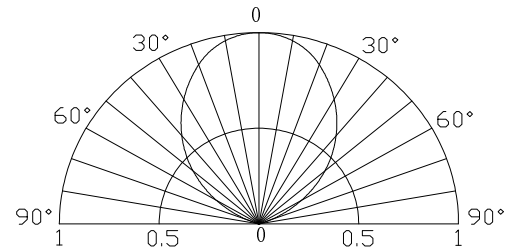

#Pulse width Max.10ms Duty ratio max 1/10

■Directivity

■Electrical -Optical Characteristics

(Ta=25°C)

Item	Symbol	Condition	Min.	Typ.	Max.	Unit
DC Forward Voltage*1	V _F	I _F =150mA	-	2.2	2.6	V
DC Reverse Current	I _R	V _R =5V	-	-	10	μA
Luminous Flux*2	Φ _v	I _F =150mA	18	20	-	lm
Luminous Intensity*3	I _v	I _F =150mA	12000	14400	-	mcd
Domi. Wavelength*4	λ _D	I _F =150mA	620	625	630	nm
50% Power Angle	2θ _{1/2}	I _F =150mA	-	90	-	deg