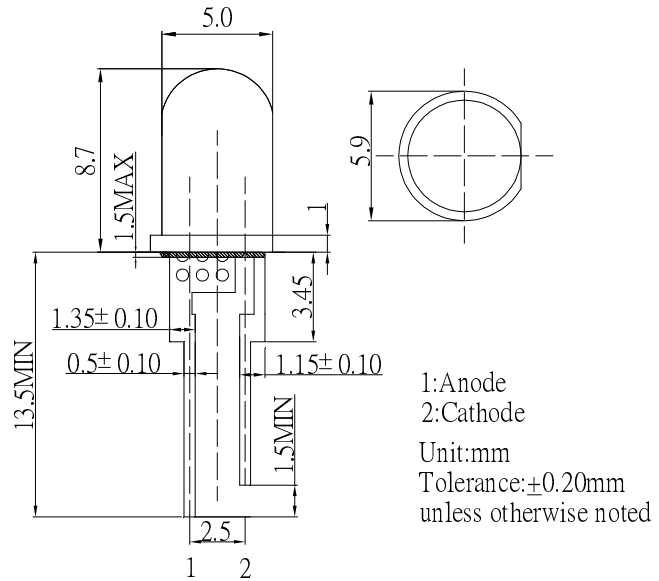

■Outline Dimension

■Absolute Maximum Rating

(Ta=25°C)

Item	Symbol	Value	Unit
DC Forward Current	I _F	200	mA
Pulse Forward Current#	I _{FP}	250	mA
Reverse Voltage	V _R	5	V
Power Dissipation	P _D	520	mW
Operating Temperature	T _{opr}	-30 ~ +85	°C
Storage Temperature	T _{stg}	-40 ~ +100	°C
Lead Soldering Temperature	T _{sol}	260°C/5sec	-

#Pulse width Max.10ms Duty ratio max 1/10

■Directivity

■Electrical -Optical Characteristics

(Ta=25°C)

Item	Symbol	Condition	Min.	Typ.	Max.	Unit
DC Forward Voltage*1	V _F	I _F =150mA	-	2.2	2.6	V
DC Reverse Current	I _R	V _R =5V	-	-	10	μA
Luminous Flux*2	Φ _v	I _F =150mA	18	20	-	lm
Luminous Intensity*3	I _v	I _F =150mA	12000	14400	-	mcd
Domi. Wavelength*4	λ _D	I _F =150mA	620	625	630	nm
50% Power Angle	2θ _{1/2}	I _F =150mA	-	90	-	deg