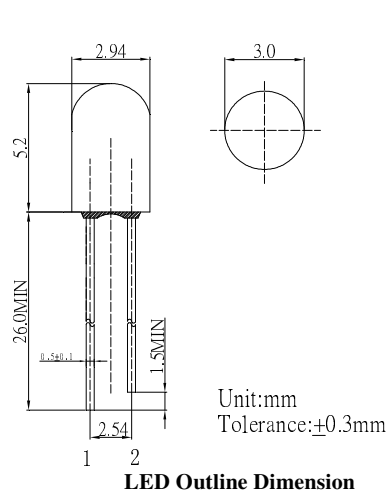

■Features

- High Luminous LEDs
- 3mm Round Standard Directivity
- UV Resistant Epoxy
- Color Diffused Type
- Holder Color: Black

■Applications

- Indicate Lamp
- Toys/Games/ Audio
- Other Lighting

■Outline Dimension

*Pulse width Max.10ms Duty ratio max 1/10

■Directivity

■Electrical -Optical Characteristics

(Ta=25°C)

Item	Symbol	Condition	Min.	Typ.	Max.	Unit
DC Forward Voltage	V _F	I _F =20mA	1.8	2.1	2.6	V
DC Reverse Current	I _R	V _R =5V	-	-	10	μA
Domi. Wavelength	λ _D	I _F =20mA	630	640	650	nm
Luminous Intensity	I _v	I _F =20mA	68	100	-	mcd
50% Power Angle	2θ _{1/2}	I _F =20mA	-	30	-	deg