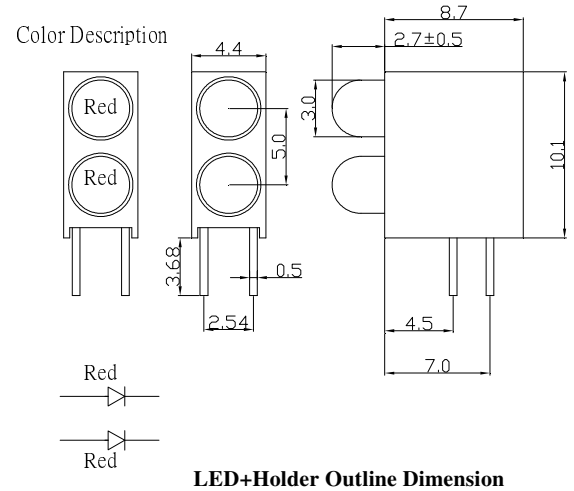

■Features

- High Luminous LEDs
- 3mm Round Standard Directivity
- UV Resistant Epoxy
- Color Diffused Type
- Holder Color: Black

■Applications

- Indicate Lamp
- Toys/Games/ Audio
- Other Lighting

■Outline Dimension

*Pulse width Max.10ms Duty ratio max 1/10

■Directivity

■Electrical -Optical Characteristics

(Ta=25°C)

Item	Symbol	Condition	Min.	Typ.	Max.	Unit
DC Forward Voltage	V _F	I _F =20mA	1.8	2.1	2.6	V
DC Reverse Current	I _R	V _R =5V	-	-	10	μA
Domi. Wavelength	λ _D	I _F =20mA	630	640	650	nm
Luminous Intensity	I _v	I _F =20mA	68	100	-	mcd
50% Power Angle	2θ _{1/2}	I _F =20mA	-	30	-	deg