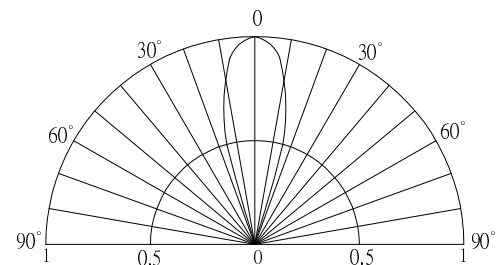

■Features

- High Luminous LEDs
- 3mm Round Standard Directivity
- UV Resistant Epoxy
- Color Diffused Type
- Holder Color: Black

■Applications

- Indicate Lamp
- Toys/Games/ Audio
- Other Lighting

■Outline Dimension

*Pulse width Max.10ms Duty ratio max 1/10

■Directivity

■Electrical -Optical Characteristics

(Ta=25°C)

Item	Symbol	Condition	Min.	Typ.	Max.	Unit
DC Forward Voltage	V _F	I _F =20mA	1.8	2.1	2.6	V
DC Reverse Current	I _R	V _R =5V	-	-	10	μA
Domi. Wavelength	λ _D	I _F =20mA	630	640	650	nm
Luminous Intensity	I _v	I _F =20mA	68	100	-	mcd
50% Power Angle	2θ _{1/2}	I _F =20mA	-	30	-	deg