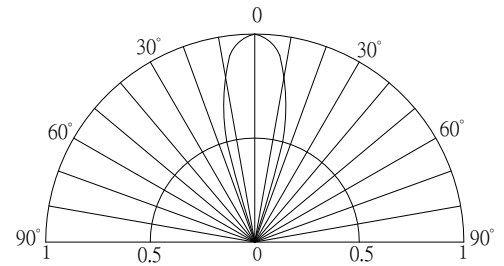

■Features

- High Luminous LEDs
- 3mm Round Standard Directivity
- UV Resistant Epoxy
- Color Diffused Type
- Holder Color: Black

■Applications

- Indicate Lamp
- Toys/Games/ Audio
- Other Lighting

■Outline Dimension

■Directivity

#Pulse width Max.10ms Duty ratio max 1/10

■Electrical -Optical Characteristics (Ta=25°C)

Item	Symbol	Condition	Min.	Typ.	Max.	Unit
DC Forward Voltage	V _F (R)	I _F =20mA	1.8	2.1	2.6	V
DC Reverse Current	I _R	V _R =5V	-	-	10	μA
Domi. Wavelength	λ _D (Red)	I _F =20mA	630	640	650	nm
Luminous Intensity	I _v (Red)	I _F =20mA	68	100	-	mcd
50% Power Angle	2θ _{1/2}	I _F =20mA	-	30	-	deg