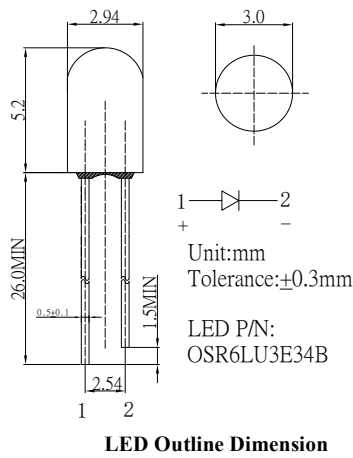

■Features

- High Luminous LEDs
- 3mm Round Standard Directivity
- UV Resistant Epoxy
- Color Diffused Type
- Holder Color: Black

■Applications

- Indicate Lamp
- Toys/Games/ Audio
- Other Lighting

■Outline Dimension

■Absolute Maximum Rating (Ta=25°C)

Item	Symbol	Value	Unit
		Red	
DC Forward Current	I _F	30	mA
Pulse Forward Current#	I _{FP}	100	mA
Reverse Voltage	V _R	5	V
Power Dissipation	P _D	78	mW
Operating Temperature	T _{opr}	-30~ +85	°C
Storage Temperature	T _{stg}	-40 ~ +100	°C
Lead Soldering Temperature	T _{sol}	260°C/5sec	-

■Directivity

#Pulse width Max.10ms Duty ratio max 1/10

■Electrical -Optical Characteristics (Ta=25°C)

Item	Symbol	Condition	Min.	Typ.	Max.	Unit
DC Forward Voltage	V _F (R)	I _F =20mA	1.8	2.1	2.6	V
DC Reverse Current	I _R	V _R =5V	-	-	10	μA
Domi. Wavelength	λ _D (Red)	I _F =20mA	630	640	650	nm
Luminous Intensity	I _v (Red)	I _F =20mA	68	100	-	mcd
50% Power Angle	2θ _{1/2}	I _F =20mA	-	30	-	deg