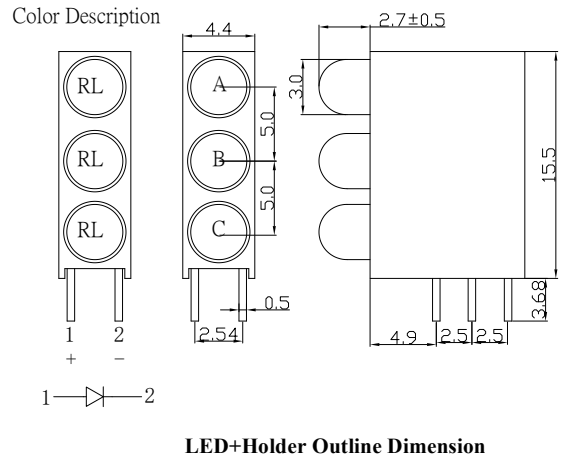

■Features

- High Luminous LEDs
- 3mm Round Standard Directivity
- UV Resistant Epoxy
- Color Diffused Type
- Holder Color: Black

■Applications

- Indicate Lamp
- Toys/Games/ Audio
- Other Lighting

■Outline Dimension

■Directivity

#Pulse width Max.10ms Duty ratio max 1/10

■Electrical -Optical Characteristics (Ta=25°C)

Item	Symbol	Condition	Min.	Typ.	Max.	Unit
DC Forward Voltage	V _F (R)	I _F =20mA	1.8	2.1	2.6	V
DC Reverse Current	I _R	V _R =5V	-	-	10	μA
Domi. Wavelength	λ _D (Red)	I _F =20mA	630	640	650	nm
Luminous Intensity	I _v (Red)	I _F =20mA	68	100	-	mcd
50% Power Angle	2θ _{1/2}	I _F =20mA	-	30	-	deg