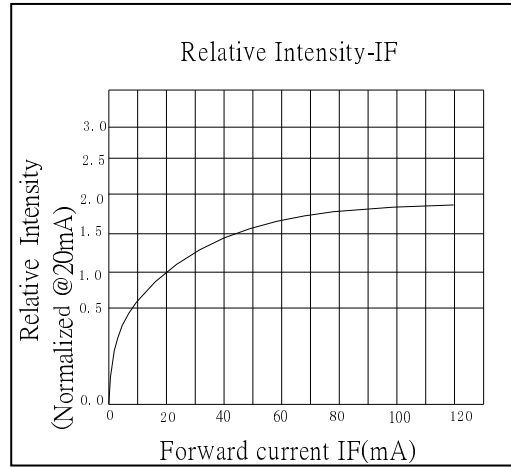

■Features

- High Luminous LEDs
- 10mm Round Standard Directivity
- UV Resistant Epoxy
- Water Clear Type

■Applications

- Green House Applications
- Red : Blue LED Iv Ratio is 8:1*
-
-
-

■Outline Dimension

#Pulse width Max.10ms , Duty ratio max 1/10

■Directivity

■Electrical -Optical Characteristics

(Ta=25°C)

Item	Symbol	Condition	Min.	Typ.	Max.	Unit
DC Forward Voltage*1	V _F	I _F =20mA	1.8	2.1	2.6	V
DC Reverse Current	I _R	V _R =5V	-	-	10	μA
Peak Wavelength*2	λ _D	I _F =20mA	650	660	670	nm
Luminous Intensity*3	I _v	I _F =20mA	5800	7000	-	mcd
50% Power Angle	2θ _{1/2}	I _F =20mA	-	30	-	deg

*1 Tolerance of measurements of forward voltage is ±0.1V

*2 Tolerance of measurements of Peak wavelength is ±1nm

*3 Tolerance of measurements of luminous intensity is ±15%

AlGaInP LED

TYPICAL ELECTRICAL/OPTICAL CHARACTERISTIC CURVES