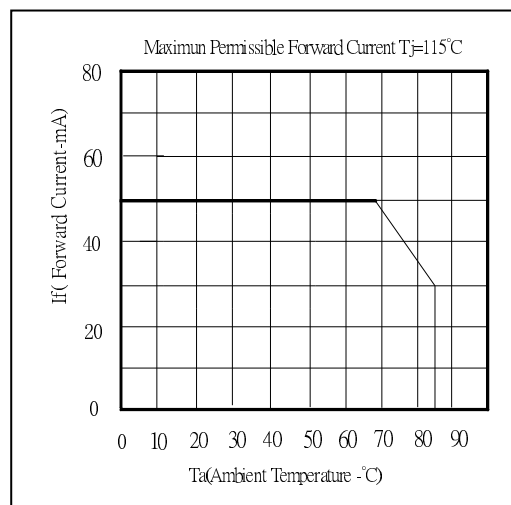

■Features

- High Luminous LEDs
- 10mm Round Standard Directivity
- UV Resistant Epoxy
- Water Clear Type

■Applications

- Green House Applications
- Red : Blue LED Iv Ratio is 8:1*
-
-
-

■Outline Dimension

#Pulse width Max.10ms , Duty ratio max 1/10

■Directivity

■Electrical -Optical Characteristics

(Ta=25°C)

Item	Symbol	Condition	Min.	Typ.	Max.	Unit
DC Forward Voltage*1	V _F	I _F =20mA	1.8	2.1	2.6	V
DC Reverse Current	I _R	V _R =5V	-	-	10	μA
Peak Wavelength*2	λ _D	I _F =20mA	650	660	670	nm
Luminous Intensity*3	I _v	I _F =20mA	5800	7000	-	mcd
50% Power Angle	2θ _{1/2}	I _F =20mA	-	30	-	deg

*1 Tolerance of measurements of forward voltage is ±0.1V

*2 Tolerance of measurements of Peak wavelength is ±1nm

*3 Tolerance of measurements of luminous intensity is ±15%

AlGaInP LED

TYPICAL ELECTRICAL/OPTICAL CHARACTERISTIC CURVES