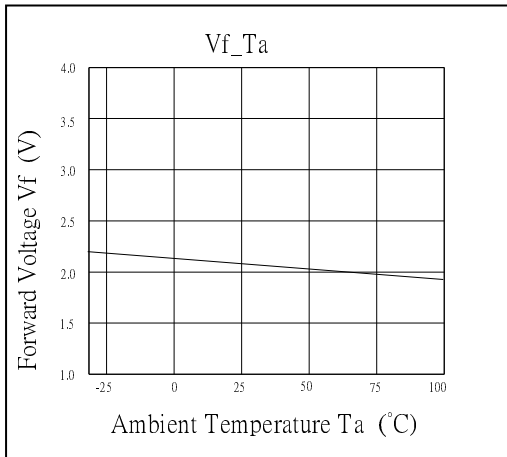

#Pulse width Max.10ms , Duty ratio max 1/10

■Directivity

■Electrical -Optical Characteristics

(Ta=25°C)

Item	Symbol	Condition	Min.	Typ.	Max.	Unit
DC Forward Voltage*1	V _F	I _F =20mA	1.8	2.1	2.6	V
DC Reverse Current	I _R	V _R =5V	-	-	10	μA
Peak Wavelength*2	λ _D	I _F =20mA	650	660	670	nm
Luminous Intensity*3	I _v	I _F =20mA	5800	7000	-	mcd
50% Power Angle	2θ _{1/2}	I _F =20mA	-	30	-	deg

*1 Tolerance of measurements of forward voltage is ±0.1V

*2 Tolerance of measurements of Peak wavelength is ±1nm

*3 Tolerance of measurements of luminous intensity is ±15%

AlGaInP LED

TYPICAL ELECTRICAL/OPTICAL CHARACTERISTIC CURVES