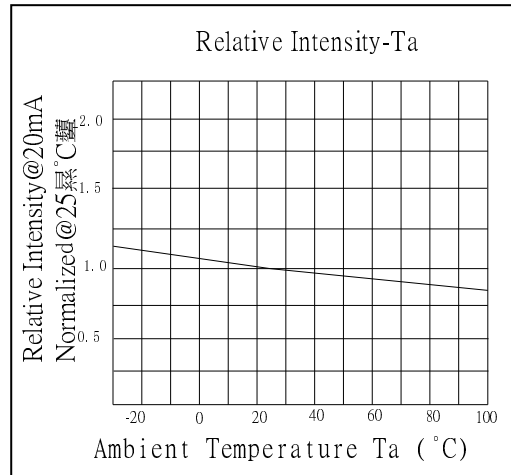

■Features

- High Luminous LEDs
- 10mm Round Standard Directivity
- UV Resistant Epoxy
- Water Clear Type

■Applications

- Green House Applications
- Red : Blue LED Iv Ratio is 8:1*
-
-
-

■Outline Dimension

#Pulse width Max.10ms , Duty ratio max 1/10

■Directivity

■Electrical -Optical Characteristics

(Ta=25°C)

Item	Symbol	Condition	Min.	Typ.	Max.	Unit
DC Forward Voltage*1	V _F	I _F =20mA	1.8	2.1	2.6	V
DC Reverse Current	I _R	V _R =5V	-	-	10	μA
Peak Wavelength*2	λ _D	I _F =20mA	650	660	670	nm
Luminous Intensity*3	I _v	I _F =20mA	5800	7000	-	mcd
50% Power Angle	2θ _{1/2}	I _F =20mA	-	30	-	deg

*1 Tolerance of measurements of forward voltage is ±0.1V

*2 Tolerance of measurements of Peak wavelength is ±1nm

*3 Tolerance of measurements of luminous intensity is ±15%

AlGaInP LED

TYPICAL ELECTRICAL/OPTICAL CHARACTERISTIC CURVES