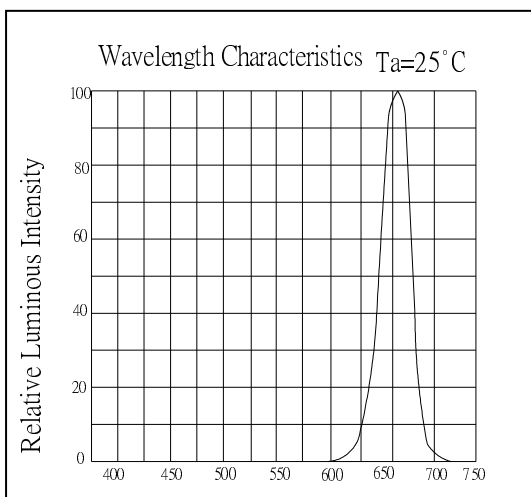

■Features

- High Luminous LEDs
- 10mm Round Standard Directivity
- UV Resistant Epoxy
- Water Clear Type

■Applications

- Green House Applications
- Red : Blue LED Iv Ratio is 8:1*
-
-
-

■Outline Dimension

#Pulse width Max.10ms , Duty ratio max 1/10

■Directivity

■Electrical -Optical Characteristics

(Ta=25°C)

Item	Symbol	Condition	Min.	Typ.	Max.	Unit
DC Forward Voltage*1	V _F	I _F =20mA	1.8	2.1	2.6	V
DC Reverse Current	I _R	V _R =5V	-	-	10	μA
Peak Wavelength*2	λ _D	I _F =20mA	650	660	670	nm
Luminous Intensity*3	I _v	I _F =20mA	5800	7000	-	mcd
50% Power Angle	2θ _{1/2}	I _F =20mA	-	30	-	deg

*1 Tolerance of measurements of forward voltage is ±0.1V

*2 Tolerance of measurements of Peak wavelength is ±1nm

*3 Tolerance of measurements of luminous intensity is ±15%

AlGaInP LED

TYPICAL ELECTRICAL/OPTICAL CHARACTERISTIC CURVES