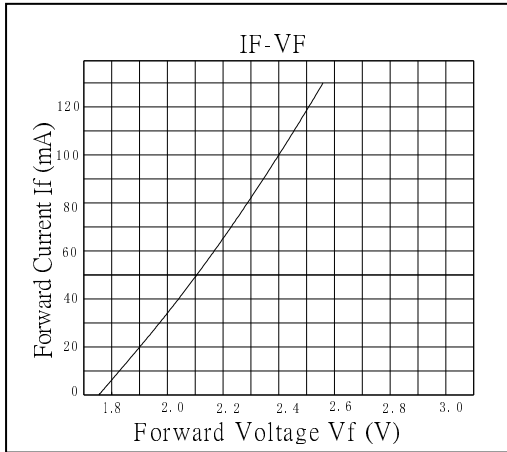

#Pulse width Max.10ms , Duty ratio max 1/10

■Directivity

■Electrical -Optical Characteristics

(Ta=25°C)

Item	Symbol	Condition	Min.	Typ.	Max.	Unit
DC Forward Voltage*1	V _F	I _F =20mA	1.8	2.1	2.6	V
DC Reverse Current	I _R	V _R =5V	-	-	10	μA
Peak Wavelength*2	λ _D	I _F =20mA	650	660	670	nm
Luminous Intensity*3	I _v	I _F =20mA	5800	7000	-	mcd
50% Power Angle	2θ _{1/2}	I _F =20mA	-	30	-	deg

*1 Tolerance of measurements of forward voltage is ±0.1V

*2 Tolerance of measurements of Peak wavelength is ±1nm

*3 Tolerance of measurements of luminous intensity is ±15%

AlGaInP LED

TYPICAL ELECTRICAL/OPTICAL CHARACTERISTIC CURVES