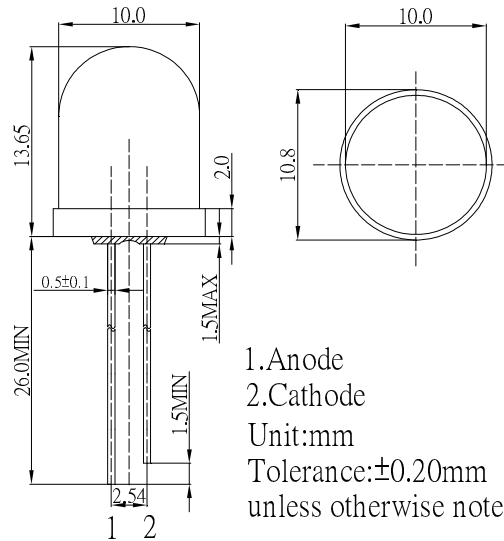

■Features

- High Luminous LEDs
- 10mm Round Standard Directivity
- UV Resistant Epoxy
- Water Clear Type

■Applications

- Green House Applications
- Red : Blue LED Iv Ratio is 8:1*
-
-
-

■Outline Dimension

■Absolute Maximum Rating

(Ta=25°C)

Item	Symbol	Value	Unit
DC Forward Current	I _F	50	mA
Pulse Forward Current#	I _{FP}	120	mA
Reverse Voltage	V _R	5	V
Power Dissipation	P _D	130	mW
Operating Temperature	T _{opr}	-30~ +85	°C
Storage Temperature	T _{stg}	-40 ~ +100	°C
Lead Soldering Temperature	T _{sol}	260°C/5sec	-

#Pulse width Max.10ms , Duty ratio max 1/10

■Directivity

■Electrical -Optical Characteristics

(Ta=25°C)

Item	Symbol	Condition	Min.	Typ.	Max.	Unit
DC Forward Voltage*1	V _F	I _F =20mA	1.8	2.1	2.6	V
DC Reverse Current	I _R	V _R =5V	-	-	10	μA
Peak Wavelength*2	λ _D	I _F =20mA	650	660	670	nm
Luminous Intensity*3	I _v	I _F =20mA	5800	7000	-	mcd
50% Power Angle	2θ _{1/2}	I _F =20mA	-	30	-	deg