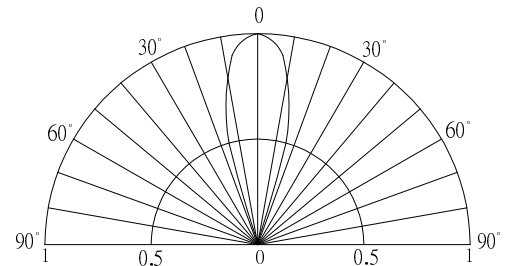

■Features

- High Luminous LEDs
- 10mm Round Standard Directivity
- UV Resistant Epoxy
- Water Clear Type

■Applications

- Green House Applications
- Red : Blue LED Iv Ratio is 8:1*
-
-
-

■Outline Dimension

#Pulse width Max.10ms , Duty ratio max 1/10

■Directivity

■Electrical -Optical Characteristics

(Ta=25°C)

Item	Symbol	Condition	Min.	Typ.	Max.	Unit
DC Forward Voltage*1	V _F	I _F =20mA	1.8	2.1	2.6	V
DC Reverse Current	I _R	V _R =5V	-	-	10	μA
Peak Wavelength*2	λ _D	I _F =20mA	650	660	670	nm
Luminous Intensity*3	I _v	I _F =20mA	5800	7000	-	mcd
50% Power Angle	2θ _{1/2}	I _F =20mA	-	30	-	deg

*1 Tolerance of measurements of forward voltage is ±0.1V

*2 Tolerance of measurements of Peak wavelength is ±1nm

*3 Tolerance of measurements of luminous intensity is ±15%

AlGaInP LED

TYPICAL ELECTRICAL/OPTICAL CHARACTERISTIC CURVES