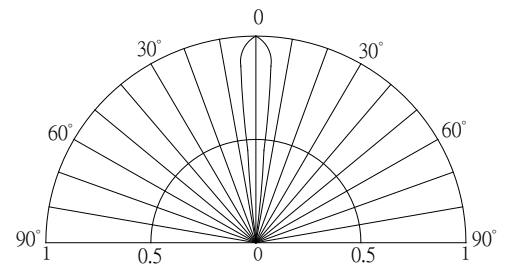

■Features

- High Radiant Power LEDs
- 5mm Round Standard Directivity
- UV Resistant Epoxy
- Water Clear Type

■Applications

- Horticulture Lighting

■Outline Dimension

■Absolute Maximum Rating (Ta=25°C)

Item	Symbol	Value	Unit
DC Forward Current	I _F	70	mA
Pulse Forward Current#	I _{FP}	200	mA
Reverse Voltage	V _R	5	V
Power Dissipation	P _D	175	mW
Operating Temperature	T _{opr}	-30 ~ +85	°C
Storage Temperature	T _{stg}	-40 ~ +100	°C
Lead Soldering Temperature	T _{sol}	260°C/5sec	-

■Directivity

#Pulse width Max.10ms Duty ratio max 1/10

■Electrical -Optical Characteristics (Ta=25°C)

Item	Symbol	Condition	Min.	Typ.	Max.	Unit
DC Forward Voltage*1	V _F	I _F =50mA	-	2.0	2.5	V
DC Reverse Current	I _R	V _R =5V	-	-	10	μA
Peak Wavelength*2	λ _p	I _F =50mA	720	730	740	nm
Radiant Power*3	Φ _e	I _F =50mA	50	55	-	mW
Radiant Intensity*4	I _e	I _F =50mA	250	280	-	mW/Sr
50% Power Angle	2θ _{1/2}	I _F =50mA	-	15	-	deg