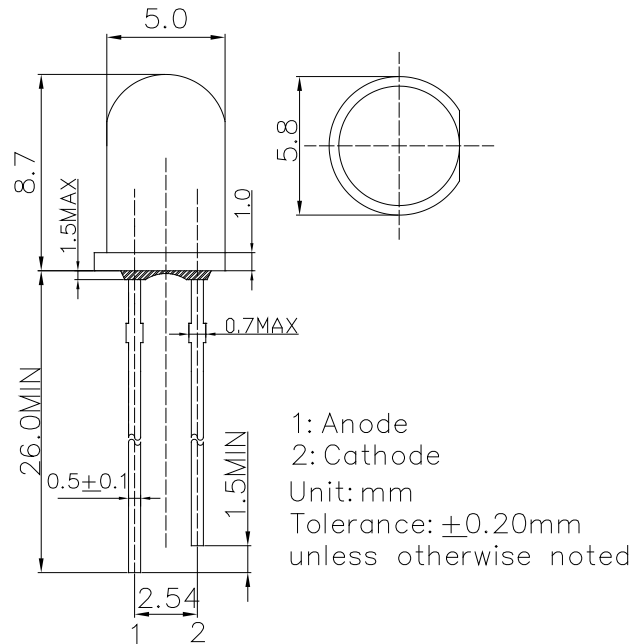

■Features

- High Radiant Power LEDs
- 5mm Round Standard Directivity
- UV Resistant Epoxy
- Water Clear Type

■Applications

- Horticulture Lighting

■Outline Dimension

■Absolute Maximum Rating (Ta=25°C)

Item	Symbol	Value	Unit
DC Forward Current	I _F	70	mA
Pulse Forward Current#	I _{FP}	200	mA
Reverse Voltage	V _R	5	V
Power Dissipation	P _D	175	mW
Operating Temperature	T _{opr}	-30 ~ +85	°C
Storage Temperature	T _{stg}	-40 ~ +100	°C
Lead Soldering Temperature	T _{sol}	260°C/5sec	-

■Directivity

#Pulse width Max.10ms Duty ratio max 1/10

■Electrical -Optical Characteristics (Ta=25°C)

Item	Symbol	Condition	Min.	Typ.	Max.	Unit
DC Forward Voltage*1	V _F	I _F =50mA	-	2.0	2.5	V
DC Reverse Current	I _R	V _R =5V	-	-	10	μA
Peak Wavelength*2	λ _p	I _F =50mA	720	730	740	nm
Radiant Power*3	Φ _e	I _F =50mA	50	55	-	mW
Radiant Intensity*4	I _e	I _F =50mA	250	280	-	mW/Sr
50% Power Angle	2θ _{1/2}	I _F =50mA	-	15	-	deg